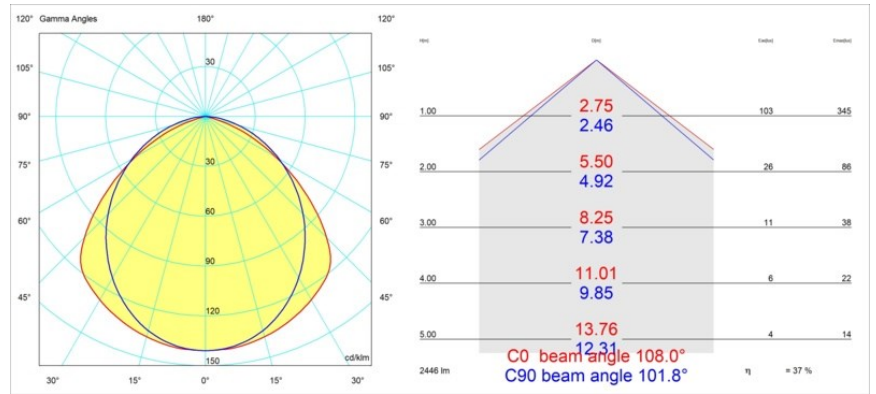

Light distribution & beam diagram