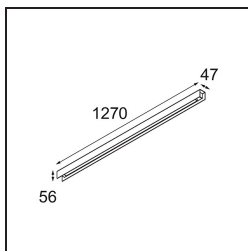

Date
Customer
Project
Type

United Surface 1274 1x LED 2700K Non-Dim DI Black Matt

Our Good Design Award-winning United luminaire continues to be a testament to the simple beauty of the fluorescent lamp. That being said, this LED luminaire is anything but ordinary, with a U-shaped housing that is both ceiling and wall-mountable. The light tubes of United are slightly recessed into the housing, emitting light on all sides, including both ends.

Specifications

Material	13390002
Light Source Type	LED
LED Type	NLP
LED technology	LED PCB
CRI	Min. 90
Colour Temperature	2700K
Lifetime	L80B10 @50,000 Hours
Lamp Included	Yes
Number of Light Sources	1
Binning (SDCM)	2
Light Direction	Down
Input Voltage	230V
Luminaire power (W)	22.0
Electrical Class	I
IP Rating	20
Glow wire rating (°C)	960
Dimming Protocol	Non-Dim
Indoor/Outdoor	Indoor
Application	Ceiling, Wall
Mounting	Surface
Adjustability	Not Applicable
Distance to Lighted Object (m)	0,1
Primary Colour & Primary Finish	Black, Matt
Gross weight (g)	2300.0
Luminous flux per lamp (lm)	926
Efficacy (lm/W)	42
Glare rating	25