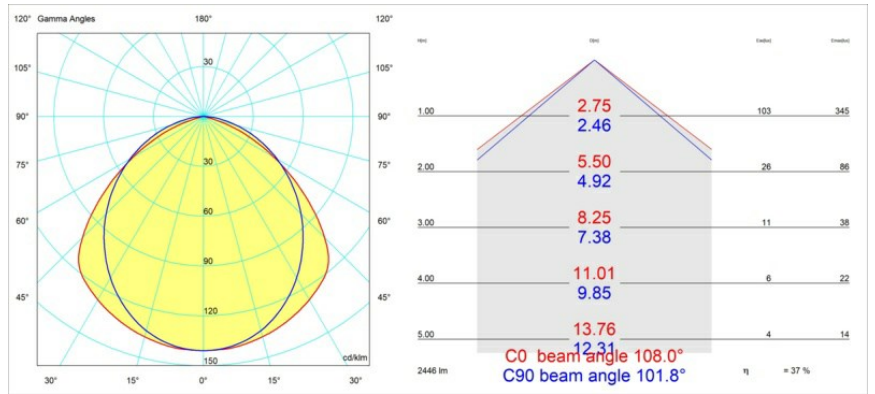

Light distribution & beam diagram