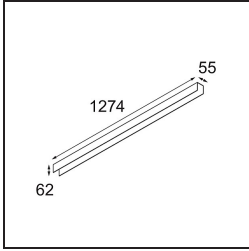

Specifications

| | |
|---------------------------------|----------------------|
| Material | 13390002 |
| Light Source Type | LED |
| LED Type | NLP |
| LED technology | LED PCB |
| CRI | Min. 90 |
| Colour Temperature | 2700K |
| Lifetime | L80B10 @50,000 Hours |
| Lamp Included | Yes |
| Number of Light Sources | 1 |
| Binning (SDCM) | 2 |
| Light Direction | Down |
| Input Voltage | 230V |
| Luminaire power (W) | 22.0 |
| Electrical Class | I |
| IP Rating | 20 |
| Glow wire rating (°C) | 960 |
| Dimming Protocol | Non-Dim |
| Indoor/Outdoor | Indoor |
| Application | Ceiling, Wall |
| Mounting | Surface |
| Adjustability | Not Applicable |
| Distance to Lighted Object (m) | 0,1 |
| Primary Colour & Primary Finish | Black, Matt |
| Gross weight (g) | 2300.0 |
| Luminous flux per lamp (lm) | 926 |
| Efficacy (lm/W) | 42 |
| Glare rating | 25 |

TM30 & CRI diagram

Light distribution & beam diagram

Diagrams

Decorative Accessories

- 13392032** Cover 1274 1x United Black Structure
- 13392009** Cover 1274 1x United White Structure

Choose a required accessory