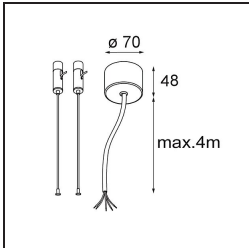

TM30 & CRI diagram

Light distribution & beam diagram

Decorative Accessories

- 13392032** Cover 1274 1x United Black Structure
- 13392009** Cover 1274 1x United White Structure

Installation Accessories

- 11060709** Power Feed and Suspension Kit 4000 Round 3P United (2) Straight White Structure
- 11060732** Power Feed and Suspension Kit 4000 Round 3P United (2) Straight Black Structure

- 11061709** Power Feed and Suspension Kit 4000 Round 5P United (2) Straight White Structure
- 11061732** Power Feed and Suspension Kit 4000 Round 5P United (2) Straight Black Structure

Choose a required accessory