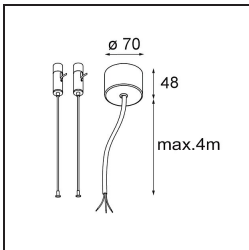

TM30 & CRI diagram

Light distribution & beam diagram

Decorative Accessories

- 13392032** Cover 1274 1x United Black Structure
- 13392009** Cover 1274 1x United White Structure

Installation Accessories

- 11060709** Power Feed and Suspension Kit 4000 Round 3P United (2) Straight White Structure
- 11060732** Power Feed and Suspension Kit 4000 Round 3P United (2) Straight Black Structure

- 11061709** Power Feed and Suspension Kit 4000 Round 5P United (2) Straight White Structure
- 11061732** Power Feed and Suspension Kit 4000 Round 5P United (2) Straight Black Structure

Choose a required accessory