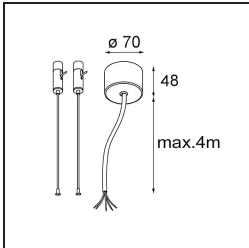

Specifications

Material	13390002
Light Source Type	LED
LED Type	NLP
LED technology	LED PCB
CRI	Min. 90
Colour Temperature	2700K
Lifetime	L80B10 @50,000 Hours
Lamp Included	Yes
Number of Light Sources	1
Binning (SDCM)	2
Light Direction	Down
Input Voltage	230V
Luminaire power (W)	22.0
Electrical Class	I
IP Rating	20
Glow wire rating (°C)	960
Dimming Protocol	Non-Dim
Indoor/Outdoor	Indoor
Application	Ceiling, Wall
Mounting	Surface
Adjustability	Not Applicable
Distance to Lighted Object (m)	0,1
Primary Colour & Primary Finish	Black, Matt
Gross weight (g)	2300.0
Delivered lumens (lm)	926
Efficacy (lm/W)	42
Glare rating	25

TM30 & CRI diagram

Light distribution & beam diagram

Diagrams

Decorative Accessories

- 13392032** Cover 1274 1x United Black Structure
- 13392009** Cover 1274 1x United White Structure

Installation Accessories

- 11060709** Power Feed and Suspension Kit 4000 Round 3P United (2) Straight White Structure
- 11060732** Power Feed and Suspension Kit 4000 Round 3P United (2) Straight Black Structure

- 11061709** Power Feed and Suspension Kit 4000 Round 5P United (2) Straight White Structure
- 11061732** Power Feed and Suspension Kit 4000 Round 5P United (2) Straight Black Structure