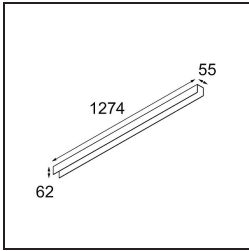

Date
Customer
Project
Type

United Surface 1274 1x LED 2700K Non-Dim DI Black Matt

Specifications

Material	13390002
Light Source Type	LED
LED Type	NLP
LED technology	LED PCB
CRI	Min. 90
Colour Temperature	2700K
Lifetime	L80B10 @50,000 Hours
Lamp Included	Yes
Number of Light Sources	1
Binning (SDCM)	2
Light Direction	Down
Input Voltage	230V
Luminaire power (W)	22.0
Electrical Class	I
IP Rating	20
Glow wire rating (°C)	960
Dimming Protocol	Non-Dim
Indoor/Outdoor	Indoor
Application	Ceiling, Wall
Mounting	Surface
Adjustability	Not Applicable
Distance to Lighted Object (m)	0,1
Primary Colour & Primary Finish	Black, Matt
Gross weight (g)	2300.0
Delivered lumens (lm)	926
Efficacy (lm/W)	42
Glare rating	25

TM30 & CRI diagram

Light distribution & beam diagram

Decorative Accessories

- 13392032** Cover 1274 1x United Black Structure
- 13392009** Cover 1274 1x United White Structure

Installation Accessories

- 11060709** Power Feed and Suspension Kit 4000 Round 3P United (2) Straight White Structure
- 11060732** Power Feed and Suspension Kit 4000 Round 3P United (2) Straight Black Structure