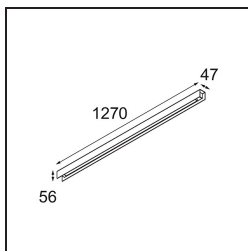

Specifications

| | |
|---------------------------------|----------------------|
| Material | 13390002 |
| Light Source Type | LED |
| LED Type | NLP |
| LED technology | LED PCB |
| CRI | Min. 90 |
| Colour Temperature | 2700K |
| Lifetime | L80B10 @50,000 Hours |
| Lamp Included | Yes |
| Number of Light Sources | 1 |
| Binning (SDCM) | 2 |
| Light Direction | Down |
| Input Voltage | 230V |
| Luminaire power (W) | 22.0 |
| Electrical Class | I |
| IP Rating | 20 |
| Glow wire rating (°C) | 960 |
| Dimming Protocol | Non-Dim |
| Indoor/Outdoor | Indoor |
| Application | Ceiling, Wall |
| Mounting | Surface |
| Adjustability | Not Applicable |
| Distance to Lighted Object (m) | 0,1 |
| Primary Colour & Primary Finish | Black, Matt |
| Gross weight (g) | 2300.0 |
| Luminous flux per lamp (lm) | 926 |
| Efficacy (lm/W) | 42 |
| Glare rating | 25 |