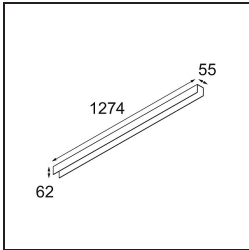

Specifications

Material	13390002
Light Source Type	LED
LED Type	NLP
LED technology	LED PCB
CRI	Min. 90
Colour Temperature	2700K
Lifetime	L80B10 @50,000 Hours
Lamp Included	Yes
Number of Light Sources	1
Binning (SDCM)	2
Light Direction	Down
Input Voltage	230V
Luminaire power (W)	22.0
Electrical Class	I
IP Rating	20
Glow wire rating (°C)	960
Dimming Protocol	Non-Dim
Indoor/Outdoor	Indoor
Application	Ceiling, Wall
Mounting	Surface
Adjustability	Not Applicable
Distance to Lighted Object (m)	0,1
Primary Colour & Primary Finish	Black, Matt
Gross weight (g)	2300.0
Luminous flux per lamp (lm)	926
Efficacy (lm/W)	42
Glare rating	25

TM30 & CRI diagram

Light distribution & beam diagram

Decorative Accessories

- 13392032** Cover 1274 1x United Black Structure
- 13392009** Cover 1274 1x United White Structure

Choose a required accessory