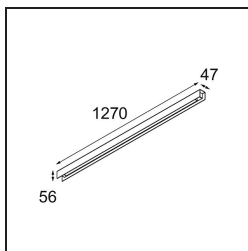

Specifications

Material	13390002
Light Source Type	LED
LED Type	NLP
LED technology	LED PCB
CRI	Min. 90
Colour Temperature	2700K
Lifetime	L80B10 @50,000 Hours
Lamp Included	Yes
Number of Light Sources	1
Binning (SDCM)	2
Light Direction	Down
Input Voltage	230V
Luminaire power (W)	22.0
Electrical Class	I
IP Rating	20
Glow wire rating (°C)	960
Dimming Protocol	Non-Dim
Indoor/Outdoor	Indoor
Application	Ceiling, Wall
Mounting	Surface
Adjustability	Not Applicable
Distance to Lighted Object (m)	0,1
Primary Colour & Primary Finish	Black, Matt
Gross weight (g)	2300.0
Delivered lumens (lm)	926
Efficacy (lm/W)	42
Glare rating	25