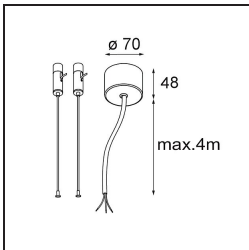

Specifications

Material	13390002
Light Source Type	LED
LED Type	NLP
LED technology	LED PCB
CRI	Min. 90
Colour Temperature	2700K
Lifetime	L80B10 @50,000 Hours
Lamp Included	Yes
Number of Light Sources	1
Binning (SDCM)	2
Light Direction	Down
Input Voltage	230V
Luminaire power (W)	22.0
Electrical Class	I
IP Rating	20
Glow wire rating (°C)	960
Dimming Protocol	Non-Dim
Indoor/Outdoor	Indoor
Application	Ceiling, Wall
Mounting	Surface
Adjustability	Not Applicable
Distance to Lighted Object (m)	0,1
Primary Colour & Primary Finish	Black, Matt
Gross weight (g)	2300.0
Delivered lumens (lm)	926
Efficacy (lm/W)	42
Glare rating	25

TM30 & CRI diagram

Light distribution & beam diagram

Diagrams

Decorative Accessories

- 13392032** Cover 1274 1x United Black Structure
- 13392009** Cover 1274 1x United White Structure

Installation Accessories

- 11060709** Power Feed and Suspension Kit 4000 Round 3P United (2) Straight White Structure
- 11060732** Power Feed and Suspension Kit 4000 Round 3P United (2) Straight Black Structure

- 11061709** Power Feed and Suspension Kit 4000 Round 5P United (2) Straight White Structure
- 11061732** Power Feed and Suspension Kit 4000 Round 5P United (2) Straight Black Structure