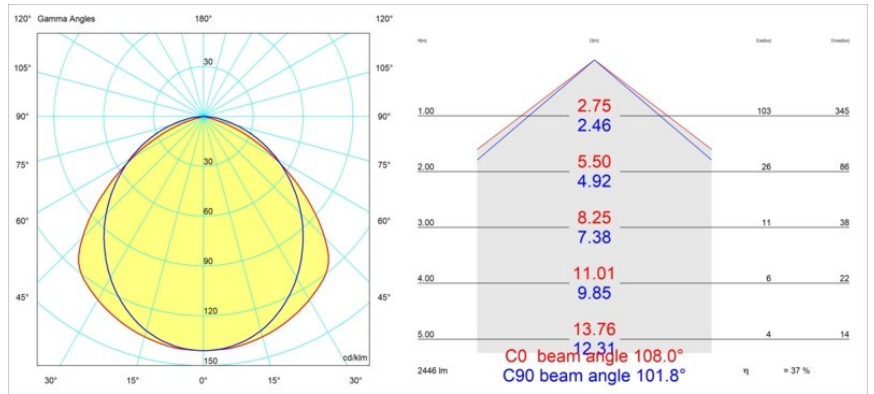

Light distribution & beam diagram