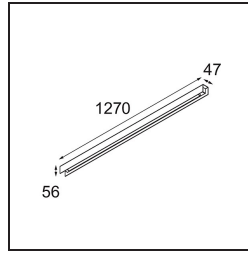

Date
Customer
Project
Type

United Surface 1274 1x LED 2700K Non-Dim DI Black Matt

Our Good Design Award-winning United luminaire continues to be a testament to the simple beauty of the fluorescent lamp. That being said, this LED luminaire is anything but ordinary, with a U-shaped housing that is both ceiling and wall-mountable. The light tubes of United are slightly recessed into the housing, emitting light on all sides, including both ends.

Specifications

Material	13390002
Light Source Type	LED
LED Type	NLP
LED technology	LED PCB
CRI	Min. 90
Colour Temperature	2700K
Lifetime	L80B10 @50,000 Hours
Lamp Included	Yes
Number of Light Sources	1
Binning (SDCM)	2
Light Direction	Down
Input Voltage	230V
Luminaire power (W)	22.0
Electrical Class	I
IP Rating	20
Glow wire rating (°C)	960
Dimming Protocol	Non-Dim
Indoor/Outdoor	Indoor
Application	Ceiling, Wall
Mounting	Surface
Adjustability	Not Applicable
Distance to Lighted Object (m)	0,1
Primary Colour & Primary Finish	Black, Matt
Gross weight (g)	2300.0
Luminous flux per lamp (lm)	926
Efficacy (lm/W)	42
Glare rating	25