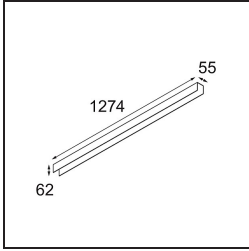

Specifications

Material	13390002
Light Source Type	LED
LED Type	NLP
LED technology	LED PCB
CRI	Min. 90
Colour Temperature	2700K
Lifetime	L80B10 @50,000 Hours
Lamp Included	Yes
Number of Light Sources	1
Binning (SDCM)	2
Light Direction	Down
Input Voltage	230V
Luminaire power (W)	22.0
Electrical Class	I
IP Rating	20
Glow wire rating (°C)	960
Dimming Protocol	Non-Dim
Indoor/Outdoor	Indoor
Application	Ceiling, Wall
Mounting	Surface
Adjustability	Not Applicable
Distance to Lighted Object (m)	0,1
Primary Colour & Primary Finish	Black, Matt
Gross weight (g)	2300.0
Luminous flux per lamp (lm)	926
Efficacy (lm/W)	42
Glare rating	25

TM30 & CRI diagram

Light distribution & beam diagram

Decorative Accessories

- 13392032** Cover 1274 1x United Black Structure
- 13392009** Cover 1274 1x United White Structure

Choose a required accessory