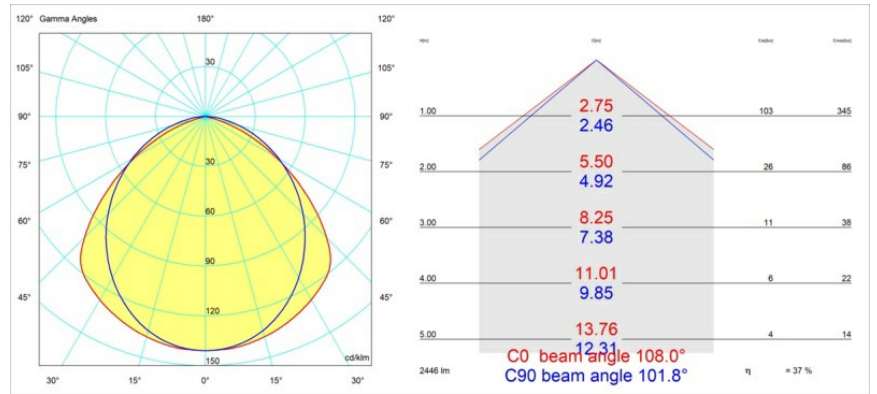

Light distribution & beam diagram