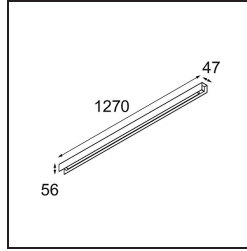

Date
Customer
Project
Type

United Surface 1274 1x LED 2700K Non-Dim DI Black Matt

Specifications

Material	13390002
Light Source Type	LED
LED Type	NLP
LED technology	LED PCB
CRI	Min. 90
Colour Temperature	2700K
Lifetime	L80B10 @50,000 Hours
Lamp Included	Yes
Number of Light Sources	1
Binning (SDCM)	2
Light Direction	Down
Input Voltage	230V
Luminaire power (W)	22.0
Electrical Class	I
IP Rating	20
Glow wire rating (°C)	960
Dimming Protocol	Non-Dim
Indoor/Outdoor	Indoor
Application	Ceiling, Wall
Mounting	Surface
Adjustability	Not Applicable
Distance to Lighted Object (m)	0,1
Primary Colour & Primary Finish	Black, Matt
Gross weight (g)	2300.0
Delivered lumens (lm)	926
Efficacy (lm/W)	42
Glare rating	25