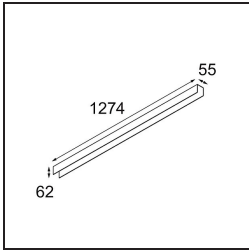

Specifications

Material	13390002
Light Source Type	LED
LED Type	NLP
LED technology	LED PCB
CRI	Min. 90
Colour Temperature	2700K
Lifetime	L80B10 @50,000 Hours
Lamp Included	Yes
Number of Light Sources	1
Binning (SDCM)	2
Light Direction	Down
Input Voltage	230V
Luminaire power (W)	22.0
Electrical Class	I
IP Rating	20
Glow wire rating (°C)	960
Dimming Protocol	Non-Dim
Indoor/Outdoor	Indoor
Application	Ceiling, Wall
Mounting	Surface
Adjustability	Not Applicable
Distance to Lighted Object (m)	0,1
Primary Colour & Primary Finish	Black, Matt
Gross weight (g)	2300.0
Delivered lumens (lm)	926
Efficacy (lm/W)	42
Glare rating	25

TM30 & CRI diagram

Light distribution & beam diagram

Diagrams

Decorative Accessories

- 13392032** Cover 1274 1x United Black Structure
- 13392009** Cover 1274 1x United White Structure

Installation Accessories

- 11060709** Power Feed and Suspension Kit 4000 Round 3P United (2) Straight White Structure
- 11060732** Power Feed and Suspension Kit 4000 Round 3P United (2) Straight Black Structure

- 11061709** Power Feed and Suspension Kit 4000 Round 5P United (2) Straight White Structure
- 11061732** Power Feed and Suspension Kit 4000 Round 5P United (2) Straight Black Structure