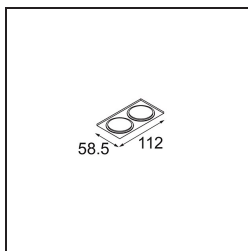

Date _____
Customer _____
Project _____
Type _____

Mask Smart 48 2x Gold Matt

Specifications

Material	13350146
Lamp Included	No
Number of Light Sources	2
Light Direction	Down
IP Rating	20
Glow wire rating (°C)	960
Indoor/Outdoor	Indoor
Application	Ceiling, Wall
Adjustability	Not Applicable
Primary Colour & Primary Finish	Gold, Matt
Gross weight (g)	35.0

Specifications