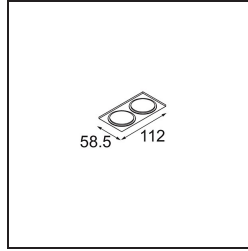

Date _____
Customer _____
Project _____
Type _____

Mask Smart 48 2x Gold Matt

Specifications

Material	13350146
Lamp Included	No
Number of Light Sources	2
Light Direction	Down
IP Rating	20
Glow wire rating (°C)	960
Indoor/Outdoor	Indoor
Application	Ceiling, Wall
Adjustability	Not Applicable
Primary Colour & Primary Finish	Gold, Matt
Gross weight (g)	35.0