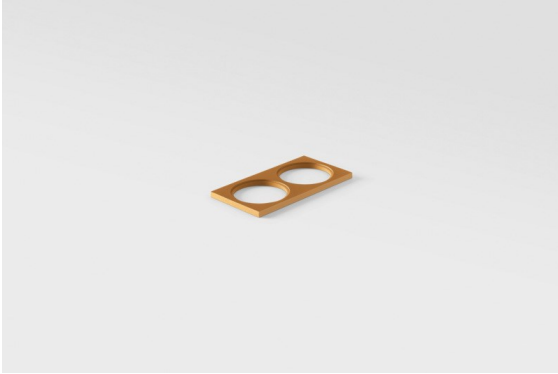

Date _____
Customer _____
Project _____
Type _____

Mask Smart 48 2x Gold Matt

Specifications

Material	13350146
Lamp Included	No
Number of Light Sources	2
Light Direction	Down
IP Rating	20
Glow wire rating (°C)	960
Indoor/Outdoor	Indoor
Application	Ceiling, Wall
Adjustability	Not Applicable
Primary Colour & Primary Finish	Gold, Matt
Gross weight (g)	35.0