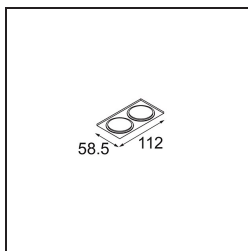

Date _____
Customer _____
Project _____
Type _____

Mask Smart 48 2x Black Structure

Specifications

Material	13350132
Lamp Included	No
Number of Light Sources	2
Light Direction	Down
IP Rating	20
Glow wire rating (°C)	960
Indoor/Outdoor	Indoor
Application	Ceiling, Wall
Adjustability	Not Applicable
Primary Colour & Primary Finish	Black, Structure
Gross weight (g)	35.0

Specifications