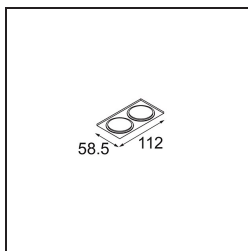

Date _____
Customer _____
Project _____
Type _____

Mask Smart 48 2x White Structure

Specifications

Material	13350109
Lamp Included	No
Number of Light Sources	2
Light Direction	Down
IP Rating	20
Glow wire rating (°C)	960
Indoor/Outdoor	Indoor
Application	Ceiling, Wall
Adjustability	Not Applicable
Primary Colour & Primary Finish	White, Structure
Gross weight (g)	35.0

Specifications