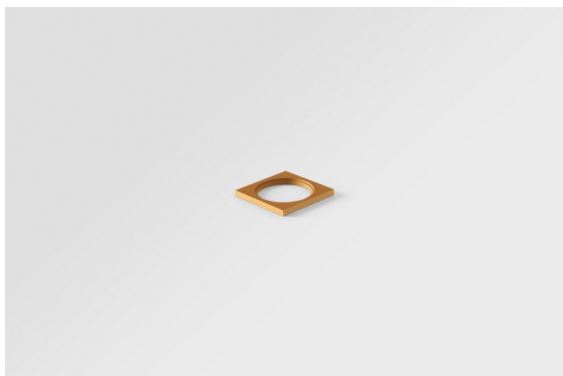

Date _____
Customer _____
Project _____
Type _____

Mask Smart 48 1x Gold Matt

Specifications

Material	13350046
Lamp Included	No
Number of Light Sources	1
Light Direction	Down
IP Rating	20
Glow wire rating (°C)	960
Indoor/Outdoor	Indoor
Application	Ceiling, Wall
Adjustability	Not Applicable
Primary Colour & Primary Finish	Gold, Matt
Gross weight (g)	25.0