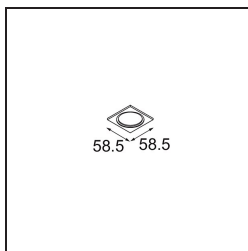

Date _____
Customer _____
Project _____
Type _____

Mask Smart 48 1x Gold Matt

Specifications

Material	13350046
Lamp Included	No
Number of Light Sources	1
Light Direction	Down
IP Rating	20
Glow wire rating (°C)	960
Indoor/Outdoor	Indoor
Application	Ceiling, Wall
Adjustability	Not Applicable
Primary Colour & Primary Finish	Gold, Matt
Gross weight (g)	25.0