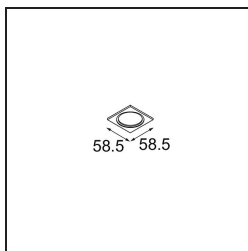

Date \_\_\_\_\_  
Customer \_\_\_\_\_  
Project \_\_\_\_\_  
Type \_\_\_\_\_

*Mask Smart 48 1x Gold Matt*

**Specifications**

Material	13350046
Lamp Included	No
Number of Light Sources	1
Light Direction	Down
IP Rating	20
Glow wire rating (°C)	960
Indoor/Outdoor	Indoor
Application	Ceiling, Wall
Adjustability	Not Applicable
Primary Colour & Primary Finish	Gold, Matt
Gross weight (g)	25.0

Specifications