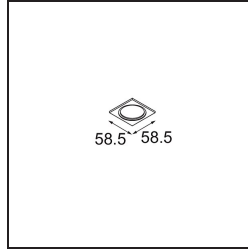

Date _____
Customer _____
Project _____
Type _____

Mask Smart 48 1x Gold Matt

Specifications

Material	13350046
Lamp Included	No
Number of Light Sources	1
Light Direction	Down
IP Rating	20
Glow wire rating (°C)	960
Indoor/Outdoor	Indoor
Application	Ceiling, Wall
Adjustability	Not Applicable
Primary Colour & Primary Finish	Gold, Matt
Gross weight (g)	25.0