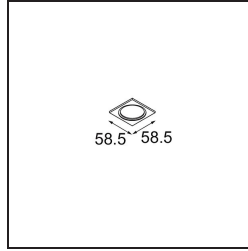

Date _____
Customer _____
Project _____
Type _____

Mask Smart 48 1x White Structure

Specifications

Material	13350009
Lamp Included	No
Number of Light Sources	1
Light Direction	Down
IP Rating	20
Glow wire rating (°C)	960
Indoor/Outdoor	Indoor
Application	Ceiling, Wall
Adjustability	Not Applicable
Primary Colour & Primary Finish	White, Structure
Gross weight (g)	25.0