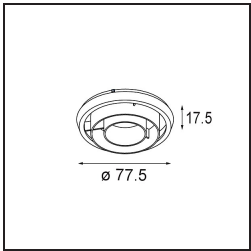

### K 120 Recessed Adjustable 120 lx LED 3000K Flood DE Black Structure

Every project needs a spotlight for general lighting. K is our suggestion for those who like to keep things simple yet flexible. K comes in two sizes, 80Ø and 89Ø mm, with a flat or sloping edge, in aluminium, or with a white or black structure. Available with halogen and LED. Choose the directional model for a greater interplay of light and more versatility.

#### Specifications

Material	13341232
Light Source Type	LED
LED Type	LUMILED 1205 GEN 3
LED technology	LED COB
CRI	Min. 90
Colour Temperature	3000K
Lifetime	L80B20 @50,000 Hours
Lamp Included	Yes
Number of Light Sources	1
Binning (SDCM)	3
Light Direction	Down
Optic	Reflector
Measured beam angle (°)	40.7
Input Voltage	Constant Current Driver Required
Electrical Class	III
IP Rating	20
Glow wire rating (°C)	960
Indoor/Outdoor	Indoor
Application	Ceiling, Wall
Mounting	Recessed
Cut-out size (mm)	Ø114
Mounting depth (mm)	200.0
Adjustability	H 359° V 45°
Distance to Lighted Object (m)	0,1
Primary Colour & Primary Finish	Black, Structure
Gross weight (g)	468.0
Drive current (mA)	350      500      700
Min. forward voltage (Vf)	30,9      31,9      33,2
Max. forward voltage (Vf)	35,7      36,8      38,3
Connected load (W)	11,7      17,2      25,0
Luminous flux per lamp (lm)	1202      1631      2143
Efficacy (lm/W)	103      95      86
Glare rating	19      20      21

**TM30 & CRI diagram**

**Light distribution & beam diagram**

Diagrams

**Optical Accessories**

**10216903** Spreadlens 80

**10212802** Honeycomb 80 Black Matt

**10217002** Crossblade 80 Black Matt

Choose a required accessory