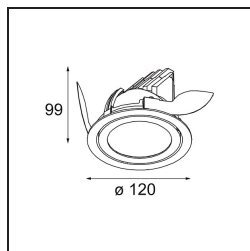

### K 120 Recessed Adjustable 120 lx LED 3000K Flood DE Black Structure

Every project needs a spotlight for general lighting. K is our suggestion for those who like to keep things simple yet flexible. K comes in two sizes, 80Ø and 89Ø mm, with a flat or sloping edge, in aluminium, or with a white or black structure. Available with halogen and LED. Choose the directional model for a greater interplay of light and more versatility.

#### Specifications

Material	13341232
Light Source Type	LED
LED Type	LUMILED 1205 GEN 3
LED technology	LED COB
CRI	Min. 90
Colour Temperature	3000K
Lifetime	L80B20 @50,000 Hours
Lamp Included	Yes
Number of Light Sources	1
Binning (SDCM)	3
Light Direction	Down
Optic	Reflector
Measured beam angle (°)	40.7
Input Voltage	Constant Current Driver Required
Electrical Class	III
IP Rating	20
Glow wire rating (°C)	960
Indoor/Outdoor	Indoor
Application	Ceiling, Wall
Mounting	Recessed
Cut-out size (mm)	Ø114
Mounting depth (mm)	200.0
Adjustability	H 359° V 45°
Distance to Lighted Object (m)	0,1
Primary Colour & Primary Finish	Black, Structure
Gross weight (g)	468.0
Drive current (mA)	350      500      700
Min. forward voltage (Vf)	30,9      31,9      33,2
Max. forward voltage (Vf)	35,7      36,8      38,3
Connected load (W)	11,7      17,2      25,0
Luminous flux per lamp (lm)	1202      1631      2143
Efficacy (lm/W)	103      95      86
Glare rating	19      20      21