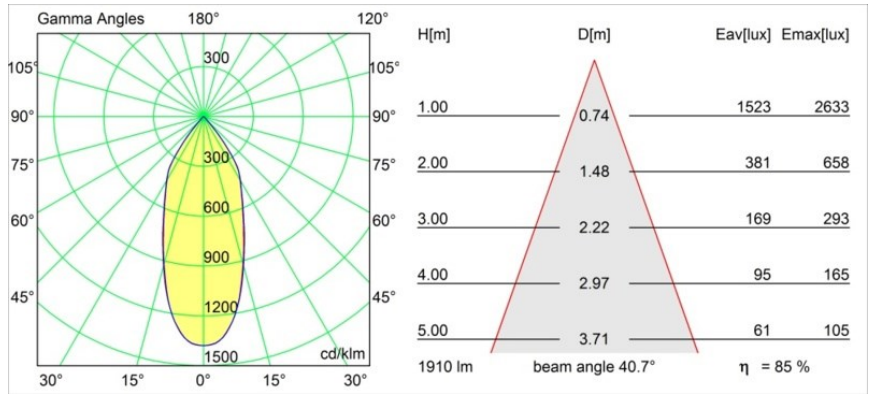

Light distribution & beam diagram