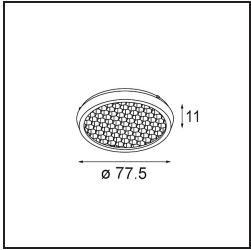

### K 120 Recessed Adjustable 120 lx LED 3000K Flood DE Black Structure

Every project needs a spotlight for general lighting. K is our suggestion for those who like to keep things simple yet flexible. K comes in two sizes, 80Ø and 89Ø mm, with a flat or sloping edge, in aluminium, or with a white or black structure. Available with halogen and LED. Choose the directional model for a greater interplay of light and more versatility.

#### Specifications

Material	13341232
Light Source Type	LED
LED Type	LUMILED 1205 GEN 3
LED technology	LED COB
CRI	Min. 90
Colour Temperature	3000K
Lifetime	L80B20 @50,000 Hours
Lamp Included	Yes
Number of Light Sources	1
Binning (SDCM)	3
Light Direction	Down
Optic	Reflector
Measured beam angle (°)	40.7
Input Voltage	Constant Current Driver Required
Electrical Class	III
IP Rating	20
Glow wire rating (°C)	960
Indoor/Outdoor	Indoor
Application	Ceiling, Wall
Mounting	Recessed
Cut-out size (mm)	Ø114
Mounting depth (mm)	200.0
Adjustability	H 359° V 45°
Distance to Lighted Object (m)	0,1
Primary Colour & Primary Finish	Black, Structure
Gross weight (g)	468.0
Drive current (mA)	350      500      700
Min. forward voltage (Vf)	30,9      31,9      33,2
Max. forward voltage (Vf)	35,7      36,8      38,3
Connected load (W)	11,7      17,2      25,0
Luminous flux per lamp (lm)	1202      1631      2143
Efficacy (lm/W)	103      95      86
Glare rating	19      20      21

**TM30 & CRI diagram**

**Light distribution & beam diagram**

Diagrams

**Optical Accessories**

**10216903** Spreadlens 80

**10212802** Honeycomb 80 Black Matt

**10217002** Crossblade 80 Black Matt

Choose a required accessory