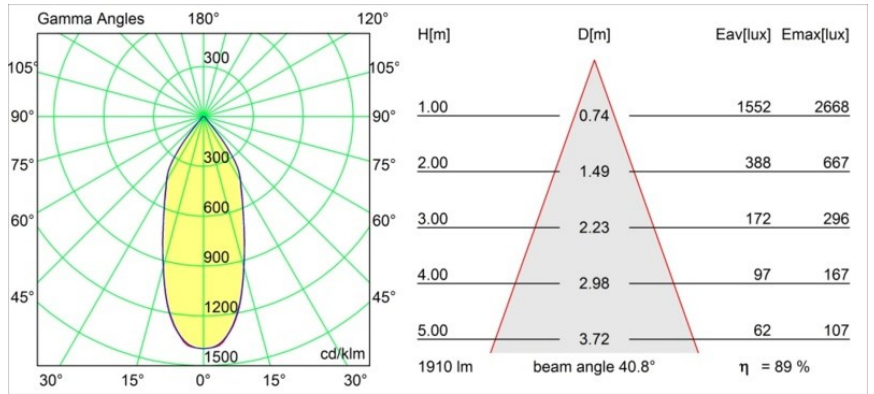

Light distribution & beam diagram