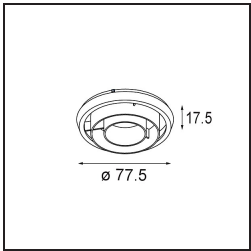

#### Specifications

Material	13341209
Light Source Type	LED
LED Type	LUMILED 1205 GEN 3
LED technology	LED COB
CRI	Min. 90
Colour Temperature	3000K
Lifetime	L80B20 @50,000 Hours
Lamp Included	Yes
Number of Light Sources	1
Binning (SDCM)	3
Light Direction	Down
Optic	Reflector
Measured beam angle (°)	40.8
Input Voltage	Constant Current Driver Required
Electrical Class	III
IP Rating	20
Glow wire rating (°C)	960
Indoor/Outdoor	Indoor
Application	Ceiling, Wall
Mounting	Recessed
Cut-out size (mm)	114
Mounting depth (mm)	200.0
Adjustability	H 359° V 45°
Distance to Lighted Object (m)	0,1
Primary Colour & Primary Finish	White, Structure
Gross weight (g)	468.0
Drive current (mA)	350      500      700
Min. forward voltage (Vf)	30,9      31,9      33,2
Max. forward voltage (Vf)	35,7      36,8      38,3
Connected load (W)	11,7      17,2      25,0
Luminous flux per lamp (lm)	1266      1717      2256
Efficacy (lm/W)	108      100      90
Glare rating	21      22      23

Every project needs a spotlight for general lighting. K is our suggestion for those who like to keep things simple yet flexible. K comes in two sizes, 80Ø and 89Ø mm, with a flat or sloping edge, in aluminium, or with a white or black structure. Available with halogen and LED. Choose the directional model for a greater interplay of light and more versatility.

**TM30 & CRI diagram**

**Light distribution & beam diagram**

Diagrams

**Optical Accessories**

**10216903** Spreadlens 80

**10212802** Honeycomb 80 Black Matt

**10217002** Crossblade 80 Black Matt

Choose a required accessory