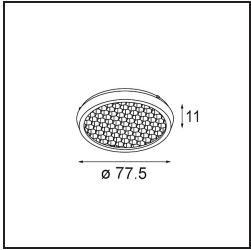

#### Specifications

Material	13341209
Light Source Type	LED
LED Type	LUMILED 1205 GEN 3
LED technology	LED COB
CRI	Min. 90
Colour Temperature	3000K
Lifetime	L80B20 @50,000 Hours
Lamp Included	Yes
Number of Light Sources	1
Binning (SDCM)	3
Light Direction	Down
Optic	Reflector
Measured beam angle (°)	40.8
Input Voltage	Constant Current Driver Required
Electrical Class	III
IP Rating	20
Glow wire rating (°C)	960
Indoor/Outdoor	Indoor
Application	Ceiling, Wall
Mounting	Recessed
Cut-out size (mm)	114
Mounting depth (mm)	200.0
Adjustability	H 359° V 45°
Distance to Lighted Object (m)	0,1
Primary Colour & Primary Finish	White, Structure
Gross weight (g)	468.0
Drive current (mA)	350      500      700
Min. forward voltage (Vf)	30,9      31,9      33,2
Max. forward voltage (Vf)	35,7      36,8      38,3
Connected load (W)	11,7      17,2      25,0
Luminous flux per lamp (lm)	1266      1717      2256
Efficacy (lm/W)	108      100      90
Glare rating	21      22      23

Every project needs a spotlight for general lighting. K is our suggestion for those who like to keep things simple yet flexible. K comes in two sizes, 80Ø and 89Ø mm, with a flat or sloping edge, in aluminium, or with a white or black structure. Available with halogen and LED. Choose the directional model for a greater interplay of light and more versatility.

**TM30 & CRI diagram**

**Light distribution & beam diagram**

Diagrams

**Optical Accessories**

**10216903** Spreadlens 80

**10212802** Honeycomb 80 Black Matt

**10217002** Crossblade 80 Black Matt

Choose a required accessory