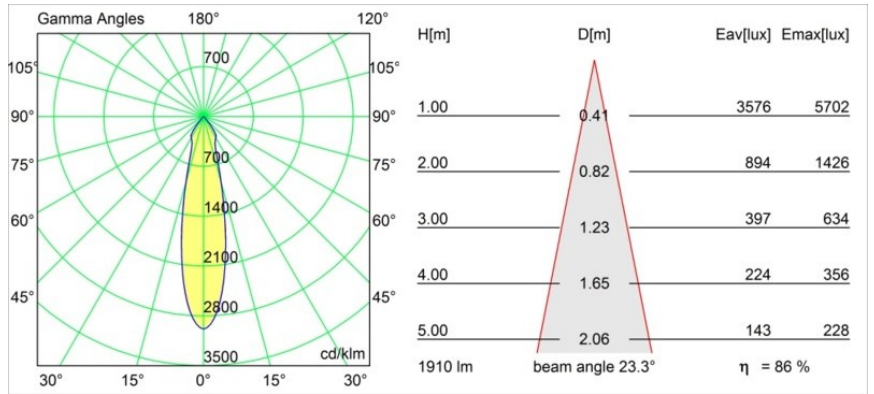

Light distribution & beam diagram