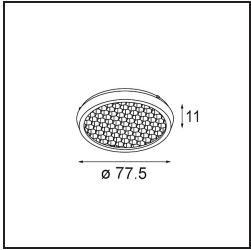

Date
Customer
Project
Type

K 120 Recessed Adjustable 120 lx LED 3000K Medium DE Black Structure

Every project needs a spotlight for general lighting. K is our suggestion for those who like to keep things simple yet flexible. K comes in two sizes, 80Ø and 89Ø mm, with a flat or sloping edge, in aluminium, or with a white or black structure. Available with halogen and LED. Choose the directional model for a greater interplay of light and more versatility.

Specifications

Material	13341132
Light Source Type	LED
LED Type	LUMILED 1205 GEN 3
LED technology	LED COB
CRI	Min. 90
Colour Temperature	3000K
Lifetime	L80B20 @50,000 Hours
Lamp Included	Yes
Number of Light Sources	1
Binning (SDCM)	3
Light Direction	Down
Optic	Reflector
Measured beam angle (°)	23.3
Input Voltage	Constant Current Driver Required
Electrical Class	III
IP Rating	20
Glow wire rating (°C)	960
Indoor/Outdoor	Indoor
Application	Ceiling, Wall
Mounting	Recessed
Cut-out size (mm)	Ø114
Mounting depth (mm)	200.0
Adjustability	H 359° V 45°
Distance to Lighted Object (m)	0,1
Primary Colour & Primary Finish	Black, Structure
Gross weight (g)	468.0
Drive current (mA)	350 500 700
Min. forward voltage (Vf)	30,9 31,9 33,2
Max. forward voltage (Vf)	35,7 36,8 38,3
Connected load (W)	11,7 17,2 25,0
Luminous flux per lamp (lm)	1223 1659 2180
Efficacy (lm/W)	105 96 87
Glare rating	17 19 19

TM30 & CRI diagram

Light distribution & beam diagram

Optical Accessories

10216903 Spreadlens 80

10212802 Honeycomb 80 Black Matt

10217002 Crossblade 80 Black Matt

Choose a required accessory