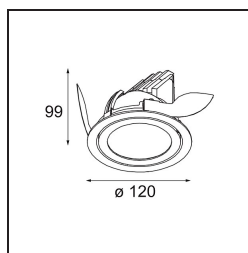

Date
Customer
Project
Type

K 120 Recessed Adjustable 120 lx LED 3000K Medium DE Black Structure

Every project needs a spotlight for general lighting. K is our suggestion for those who like to keep things simple yet flexible. K comes in two sizes, 80Ø and 89Ø mm, with a flat or sloping edge, in aluminium, or with a white or black structure. Available with halogen and LED. Choose the directional model for a greater interplay of light and more versatility.

Specifications

Material	13341132
Light Source Type	LED
LED Type	LUMILED 1205 GEN 3
LED technology	LED COB
CRI	Min. 90
Colour Temperature	3000K
Lifetime	L80B20 @50,000 Hours
Lamp Included	Yes
Number of Light Sources	1
Binning (SDCM)	3
Light Direction	Down
Optic	Reflector
Measured beam angle (°)	23.3
Input Voltage	Constant Current Driver Required
Electrical Class	III
IP Rating	20
Glow wire rating (°C)	960
Indoor/Outdoor	Indoor
Application	Ceiling, Wall
Mounting	Recessed
Cut-out size (mm)	Ø114
Mounting depth (mm)	200.0
Adjustability	H 359° V 45°
Distance to Lighted Object (m)	0,1
Primary Colour & Primary Finish	Black, Structure
Gross weight (g)	468.0
Drive current (mA)	350 500 700
Min. forward voltage (Vf)	30,9 31,9 33,2
Max. forward voltage (Vf)	35,7 36,8 38,3
Connected load (W)	11,7 17,2 25,0
Luminous flux per lamp (lm)	1223 1659 2180
Efficacy (lm/W)	105 96 87
Glare rating	17 19 19