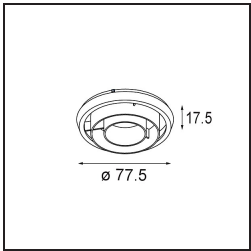

Date
Customer
Project
Type

K 120 Recessed Adjustable 120 lx LED 3000K Medium DE Black Structure

Every project needs a spotlight for general lighting. K is our suggestion for those who like to keep things simple yet flexible. K comes in two sizes, 80Ø and 89Ø mm, with a flat or sloping edge, in aluminium, or with a white or black structure. Available with halogen and LED. Choose the directional model for a greater interplay of light and more versatility.

Specifications

Material	13341132
Light Source Type	LED
LED Type	LUMILED 1205 GEN 3
LED technology	LED COB
CRI	Min. 90
Colour Temperature	3000K
Lifetime	L80B20 @50,000 Hours
Lamp Included	Yes
Number of Light Sources	1
Binning (SDCM)	3
Light Direction	Down
Optic	Reflector
Measured beam angle (°)	23.3
Input Voltage	Constant Current Driver Required
Electrical Class	III
IP Rating	20
Glow wire rating (°C)	960
Indoor/Outdoor	Indoor
Application	Ceiling, Wall
Mounting	Recessed
Cut-out size (mm)	Ø114
Mounting depth (mm)	200.0
Adjustability	H 359° V 45°
Distance to Lighted Object (m)	0,1
Primary Colour & Primary Finish	Black, Structure
Gross weight (g)	468.0
Drive current (mA)	350 500 700
Min. forward voltage (Vf)	30,9 31,9 33,2
Max. forward voltage (Vf)	35,7 36,8 38,3
Connected load (W)	11,7 17,2 25,0
Luminous flux per lamp (lm)	1223 1659 2180
Efficacy (lm/W)	105 96 87
Glare rating	17 19 19

TM30 & CRI diagram

Light distribution & beam diagram

Optical Accessories

10216903 Spreadlens 80

10212802 Honeycomb 80 Black Matt

10217002 Crossblade 80 Black Matt

Choose a required accessory