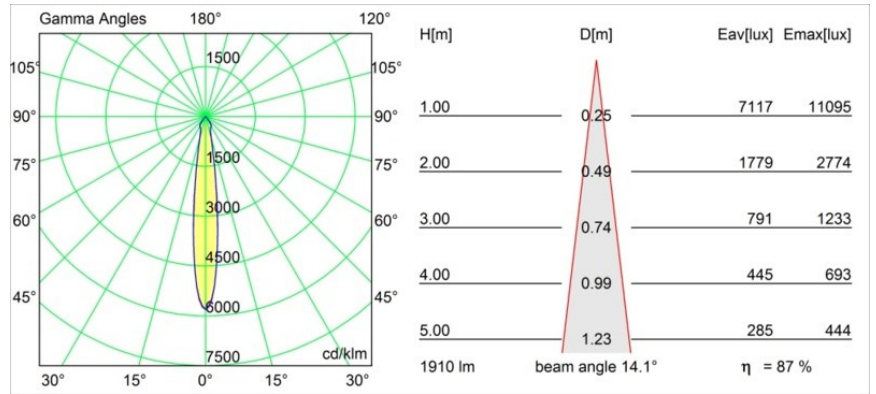

Light distribution & beam diagram