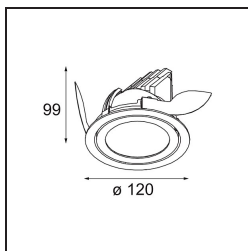

Date
Customer
Project
Type

*K 120 Recessed Adjustable 120 lx LED 3000K Spot DE Black Structure*

Every project needs a spotlight for general lighting. K is our suggestion for those who like to keep things simple yet flexible. K comes in two sizes, 80Ø and 89Ø mm, with a flat or sloping edge, in aluminium, or with a white or black structure. Available with halogen and LED. Choose the directional model for a greater interplay of light and more versatility.

**Specifications**

Material	13341032
Light Source Type	LED
LED Type	LUMILED 1205 GEN 3
LED technology	LED COB
CRI	Min. 90
Colour Temperature	3000K
Lifetime	L80B20 @50,000 Hours
Lamp Included	Yes
Number of Light Sources	1
Binning (SDCM)	3
Light Direction	Down
Optic	Reflector
Measured beam angle (°)	14.1
Input Voltage	Constant Current Driver Required
Electrical Class	III
IP Rating	20
Glow wire rating (°C)	960
Indoor/Outdoor	Indoor
Application	Ceiling, Wall
Mounting	Recessed
Cut-out size (mm)	Ø114
Mounting depth (mm)	200.0
Adjustability	H 359° V 45°
Distance to Lighted Object (m)	0,1
Primary Colour & Primary Finish	Black, Structure
Gross weight (g)	468.0
Drive current (mA)	350      500      700
Min. forward voltage (Vf)	30,9      31,9      33,2
Max. forward voltage (Vf)	35,7      36,8      38,3
Connected load (W)	11,7      17,2      25,0
Luminous flux per lamp (lm)	1237      1679      2206
Efficacy (lm/W)	106      98      88
Glare rating	18      19      20