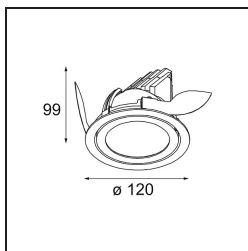

Date
Customer
Project
Type

*K 120 Recessed Adjustable 120 lx LED 2700K Flood DE White Structure*

**Specifications**

Material	13340209
Light Source Type	LED
LED Type	LUMILED 1205 GEN 3
LED technology	LED COB
CRI	Min. 90
Colour Temperature	2700K
Lifetime	L80B20 @50,000 Hours
Lamp Included	Yes
Number of Light Sources	1
Binning (SDCM)	3
Light Direction	Down
Optic	Reflector
Measured beam angle (°)	40.8
Input Voltage	Constant Current Driver Required
Electrical Class	III
IP Rating	20
Glow wire rating (°C)	960
Indoor/Outdoor	Indoor
Application	Ceiling, Wall
Mounting	Recessed
Cut-out size (mm)	114
Mounting depth (mm)	200.0
Adjustability	H 359° V 45°
Distance to Lighted Object (m)	0,1
Primary Colour & Primary Finish	White, Structure
Gross weight (g)	468.0
Drive current (mA)	350      500      700
Min. forward voltage (Vf)	30,9      31,9      33,2
Max. forward voltage (Vf)	35,7      36,8      38,3
Connected load (W)	11,7      17,2      25,0
Luminous flux per lamp (lm)	1227      1665      2179
Efficacy (lm/W)	105      97      87
Glare rating	21      22      23

Every project needs a spotlight for general lighting. K is our suggestion for those who like to keep things simple yet flexible. K comes in two sizes, 80Ø and 89Ø mm, with a flat or sloping edge, in aluminium, or with a white or black structure. Available with halogen and LED. Choose the directional model for a greater interplay of light and more versatility.