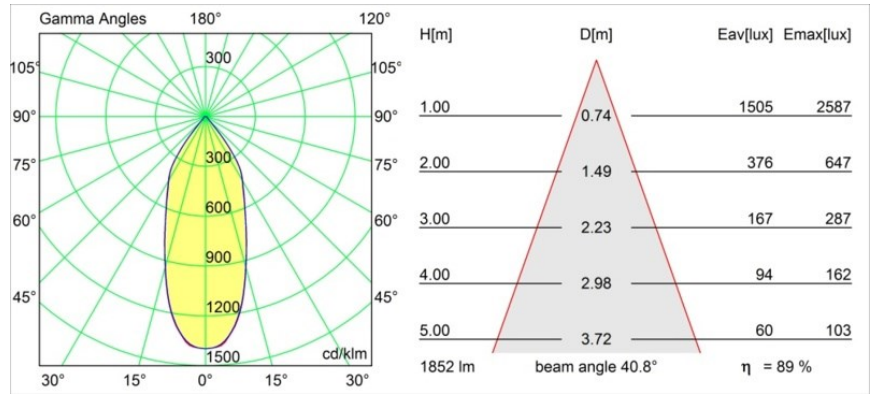

Light distribution & beam diagram