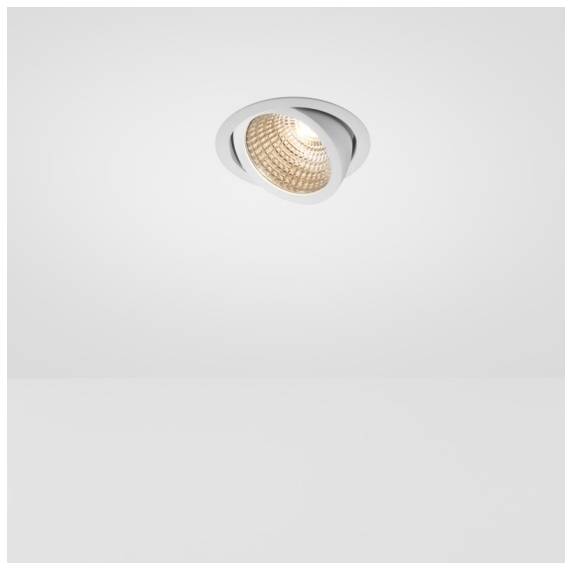

Date
Customer
Project
Type

*K 120 Recessed Adjustable 120 lx LED 2700K Flood DE White Structure*

**Specifications**

Material	13340209
Light Source Type	LED
LED Type	LUMILED 1205 GEN 3
LED technology	LED COB
CRI	Min. 90
Colour Temperature	2700K
Lifetime	L80B20 @50,000 Hours
Lamp Included	Yes
Number of Light Sources	1
Binning (SDCM)	3
Light Direction	Down
Optic	Reflector
Measured beam angle (°)	40.8
Input Voltage	Constant Current Driver Required
Electrical Class	III
IP Rating	20
Glow wire rating (°C)	960
Indoor/Outdoor	Indoor
Application	Ceiling, Wall
Mounting	Recessed
Cut-out size (mm)	114
Mounting depth (mm)	200.0
Adjustability	H 359° V 45°
Distance to Lighted Object (m)	0,1
Primary Colour & Primary Finish	White, Structure
Gross weight (g)	468.0
Drive current (mA)	350      500      700
Min. forward voltage (Vf)	30,9      31,9      33,2
Max. forward voltage (Vf)	35,7      36,8      38,3
Connected load (W)	11,7      17,2      25,0
Luminous flux per lamp (lm)	1227      1665      2179
Efficacy (lm/W)	105      97      87
Glare rating	21      22      23

Every project needs a spotlight for general lighting. K is our suggestion for those who like to keep things simple yet flexible. K comes in two sizes, 80Ø and 89Ø mm, with a flat or sloping edge, in aluminium, or with a white or black structure. Available with halogen and LED. Choose the directional model for a greater interplay of light and more versatility.

**TM30 & CRI diagram**

**Light distribution & beam diagram**

**Optical Accessories**

**10216903** Spreadlens 80

**10212802** Honeycomb 80 Black Matt

**10217002** Crossblade 80 Black Matt

Choose a required accessory