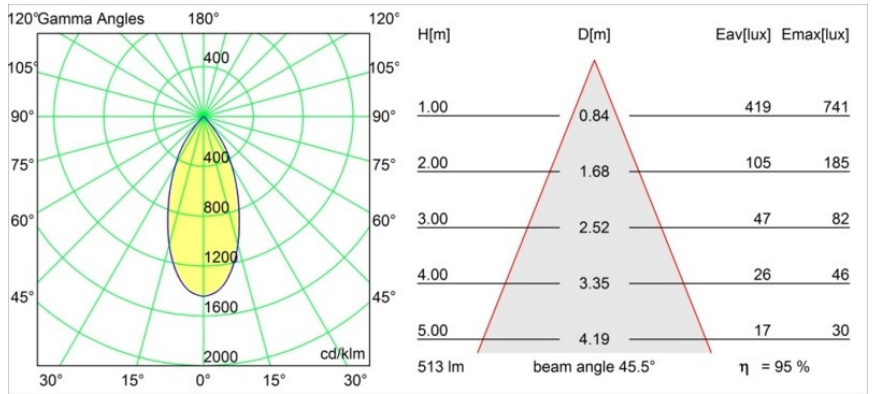

Light distribution & beam diagram