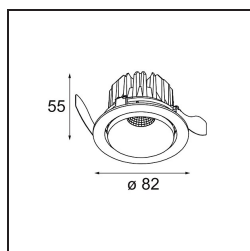

Date
Customer
Project
Type

*Smart Kup Recessed Adjustable 82 1x LED 1800-3000K WD Flood DE White Structure*

**Specifications**

Material	13333209
Light Source Type	LED
LED Type	BRIDGELUX WARMDIM 6W
LED technology	LED COB
CRI	Min. 95
Colour Temperature	1800-3000K (Warm Dim)
Lifetime	L80B10 @50,000 Hours
Lamp Included	Yes
Number of Light Sources	1
Binning (SDCM)	3
Light Direction	Down
Optic	Reflector
Measured beam angle (°)	45.5
Input Voltage	Constant Current Driver Required
Electrical Class	III
IP Rating	20
Glow wire rating (°C)	960
Indoor/Outdoor	Indoor
Application	Ceiling, Wall
Mounting	Recessed
Cut-out size (mm)	ø76
Mounting depth (mm)	100.0
Adjustability	H 355° V 25°
Distance to Lighted Object (m)	0,1
Primary Colour & Primary Finish	White, Structure
Gross weight (g)	235.0
Drive current (mA)	350
Min. forward voltage (Vf)	15,5
Max. forward voltage (Vf)	18,5
Connected load (W)	6,0
Luminous flux per lamp (lm)	489
Efficacy (lm/W)	81
Glare rating	18
Remark	• 3500K on request