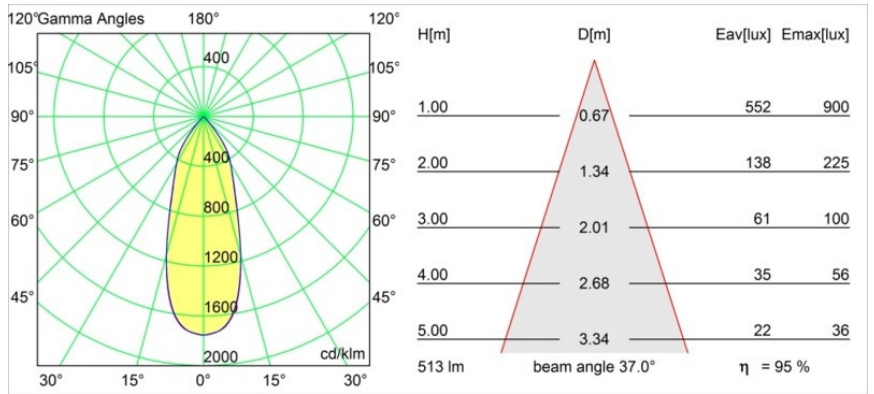

Light distribution & beam diagram