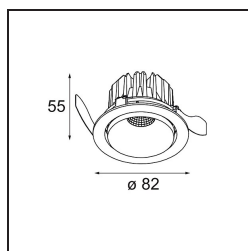

Specifications

Material	13333146
Light Source Type	LED
LED Type	BRIDGELUX WARMDIM 6W
LED technology	LED COB
CRI	Min. 95
Colour Temperature	1800-3000K (Warm Dim)
Lifetime	L80B10 @50,000 Hours
Lamp Included	Yes
Number of Light Sources	1
Binning (SDCM)	3
Light Direction	Down
Optic	Reflector
Measured beam angle (°)	37.0
Input Voltage	Constant Current Driver Required
Electrical Class	III
IP Rating	20
Glow wire rating (°C)	960
Indoor/Outdoor	Indoor
Application	Ceiling, Wall
Mounting	Recessed
Cut-out size (mm)	ø76
Mounting depth (mm)	100.0
Adjustability	H 355° V 25°
Distance to Lighted Object (m)	0,1
Primary Colour & Primary Finish	Gold, Matt
Gross weight (g)	235.0
Drive current (mA)	350
Min. forward voltage (Vf)	15,5
Max. forward voltage (Vf)	18,5
Connected load (W)	6,0
Luminous flux per lamp (lm)	491
Efficacy (lm/W)	81
Glare rating	17
Remark	• 3500K on request