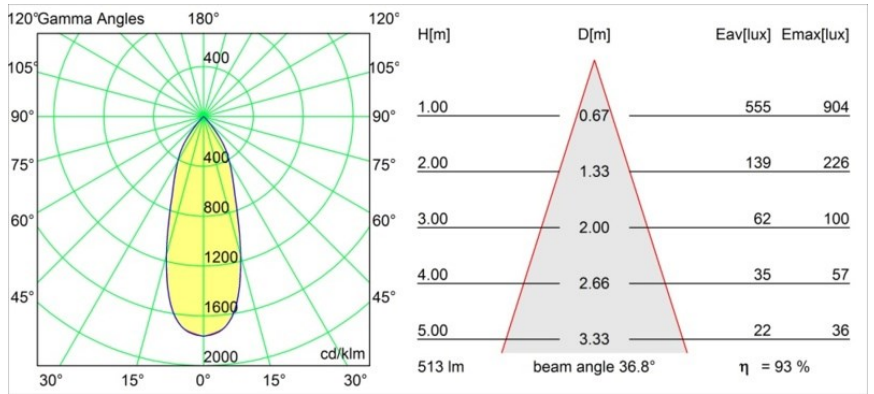

Light distribution & beam diagram