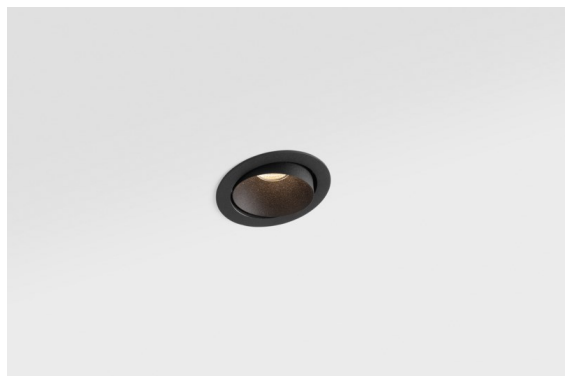

Date
Customer
Project
Type

*Smart Kup Recessed Adjustable 82 1x LED 1800-3000K WD Medium DE Black Structure*

**Specifications**

Material	13333132
Light Source Type	LED
LED Type	BRIDGELUX WARMDIM 6W
LED technology	LED COB
CRI	Min. 95
Colour Temperature	1800-3000K (Warm Dim)
Lifetime	L80B10 @50,000 Hours
Lamp Included	Yes
Number of Light Sources	1
Binning (SDCM)	3
Light Direction	Down
Optic	Reflector
Measured beam angle (°)	36.8
Input Voltage	Constant Current Driver Required
Electrical Class	III
IP Rating	20
Glow wire rating (°C)	960
Indoor/Outdoor	Indoor
Application	Ceiling, Wall
Mounting	Recessed
Cut-out size (mm)	ø76
Mounting depth (mm)	100.0
Adjustability	H 355° V 25°
Distance to Lighted Object (m)	0,1
Primary Colour & Primary Finish	Black, Structure
Gross weight (g)	235.0
Drive current (mA)	350
Min. forward voltage (Vf)	15,5
Max. forward voltage (Vf)	18,5
Connected load (W)	6,0
Luminous flux per lamp (lm)	480
Efficacy (lm/W)	80
Glare rating	17
Remark	• 3500K on request

The 3 original designs, Smart Kup, Lotis and Cake still manage to steal the hearts of interior designers. And this goes for the entire Smart family. Smart's accessibility and extreme versatility are arguably fit for any expression. Mix and match accent lighting, up and downlight, fixed or adjustable, a mosaic of shapes, sizes, colours and mounting options, and create a playful installation.

**TM30 & CRI diagram**

**Light distribution & beam diagram**

**Decorative Accessories**

- 12500032** Mask Smart 82 1x Black Structure
- 12500009** Mask Smart 82 1x White Structure
- 12500046** Mask Smart 82 1x Gold Matt
- 12500015** Mask Smart 82 1x Champagne Brushed
- 12500014** Mask Smart 82 1x Bronze Brushed
- 12500043** Mask Smart 82 1x Black Brushed
- 12500016** Mask Smart 82 1x Silver Bronze Brushed