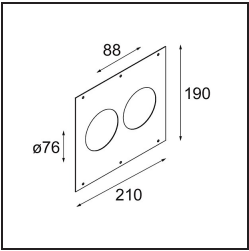

Installation Accessories

- 10889830** Installation Housing 192x190x130

- 12290830** Plaster Kit 190X190 - 76 1x

12500230 Ring Recessed 82 1x

12291430 Plaster Kit 210x190 - 76 2x

Choose a required accessory