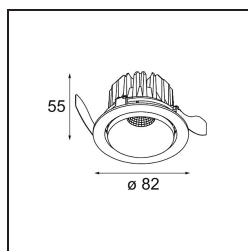

Date
Customer
Project
Type

Smart Kup Recessed Adjustable 82 1x LED 1800-3000K WD Medium DE White Structure

Specifications

Material	13333109
Light Source Type	LED
LED Type	BRIDGELUX WARMDIM 6W
LED technology	LED COB
CRI	Min. 95
Colour Temperature	1800-3000K (Warm Dim)
Lifetime	L80B10 @50,000 Hours
Lamp Included	Yes
Number of Light Sources	1
Binning (SDCM)	3
Light Direction	Down
Optic	Reflector
Measured beam angle (°)	36.8
Input Voltage	Constant Current Driver Required
Electrical Class	III
IP Rating	20
Glow wire rating (°C)	960
Indoor/Outdoor	Indoor
Application	Ceiling, Wall
Mounting	Recessed
Cut-out size (mm)	ø76
Mounting depth (mm)	100.0
Adjustability	H 355° V 25°
Distance to Lighted Object (m)	0,1
Primary Colour & Primary Finish	White, Structure
Gross weight (g)	235.0
Drive current (mA)	350
Min. forward voltage (Vf)	15,5
Max. forward voltage (Vf)	18,5
Connected load (W)	6,0
Luminous flux per lamp (lm)	498
Efficacy (lm/W)	83
Glare rating	17
Remark	• 3500K on request