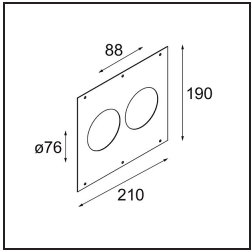

**Installation Accessories**

- 10889830** Installation Housing 192x190x130

- 12290830** Plaster Kit 190X190 - 76 1x

**12500230** Ring Recessed 82 1x

**12291430** Plaster Kit 210x190 - 76 2x

Choose a required accessory