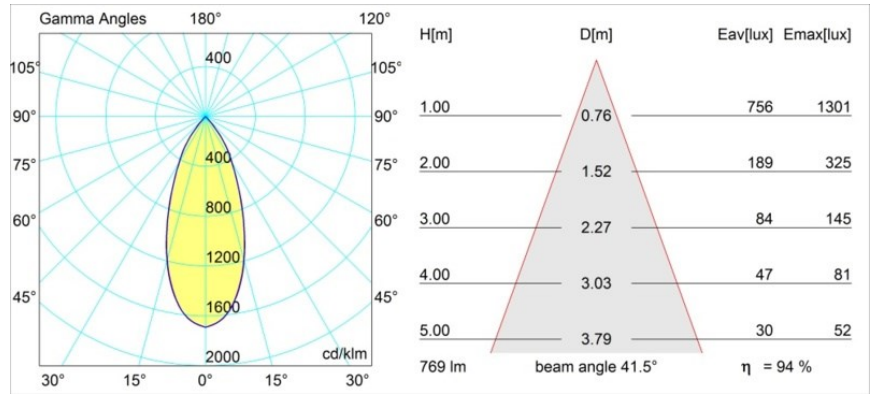

Light distribution & beam diagram