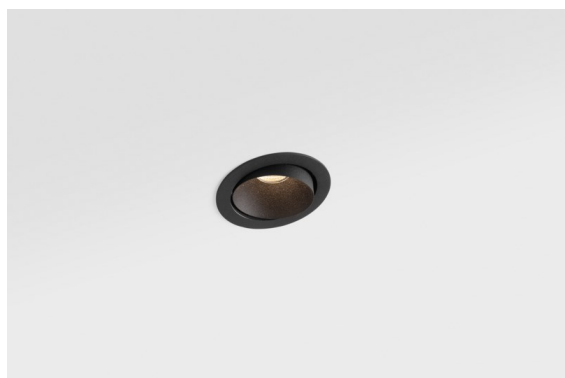

Date
Customer
Project
Type

Smart Kup Recessed Adjustable 82 1x LED 4000K Flood DE Black Structure

The 3 original designs, Smart Kup, Lotis and Cake still manage to steal the hearts of interior designers. And this goes for the entire Smart family. Smart's accessibility and extreme versatility are arguably fit for any expression. Mix and match accent lighting, up and downlight, fixed or adjustable, a mosaic of shapes, sizes, colours and mounting options, and create a playful installation.

Specifications

Material	13332232
Light Source Type	LED
LED Type	BRIDGELUX V8G6
LED technology	LED COB
CRI	Min. 90
Colour Temperature	4000K
Lifetime	L80B20 @50,000 Hours
Lamp Included	Yes
Number of Light Sources	1
Binning (SDCM)	3
Light Direction	Down
Optic	Reflector
Measured beam angle (°)	41.5
Input Voltage	Constant Current Driver Required
Electrical Class	III
IP Rating	20
Glow wire rating (°C)	960
Indoor/Outdoor	Indoor
Application	Ceiling, Wall
Mounting	Recessed
Cut-out size (mm)	ø76
Mounting depth (mm)	100.0
Adjustability	H 355° V 25°
Distance to Lighted Object (m)	0,1
Primary Colour & Primary Finish	Black, Structure
Gross weight (g)	235.0
Drive current (mA)	350 500
Min. forward voltage (Vf)	16,5 17,1
Max. forward voltage (Vf)	19,2 19,8
Connected load (W)	6,2 9,2
Luminous flux per lamp (lm)	560 728
Efficacy (lm/W)	90 79
Glare rating	16 17
Remark	• 3500K on request

TM30 & CRI diagram

Light distribution & beam diagram

Diagrams

Decorative Accessories

- 12500032** Mask Smart 82 1x Black Structure
- 12500009** Mask Smart 82 1x White Structure
- 12500046** Mask Smart 82 1x Gold Matt
- 12500015** Mask Smart 82 1x Champagne Brushed
- 12500014** Mask Smart 82 1x Bronze Brushed
- 12500043** Mask Smart 82 1x Black Brushed
- 12500016** Mask Smart 82 1x Silver Bronze Brushed