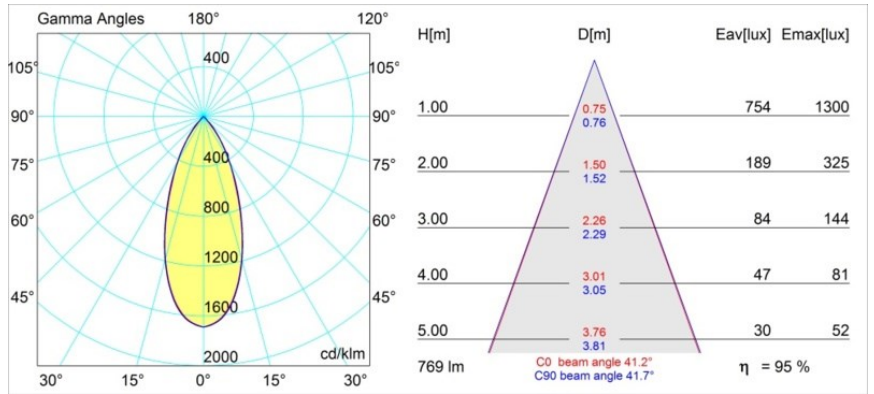

Light distribution & beam diagram