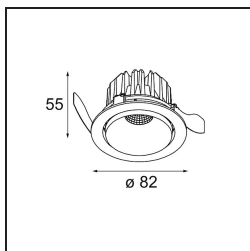

Date
Customer
Project
Type

Smart Kup Recessed Adjustable 82 1x LED 4000K Flood DE White Structure

Specifications

Material	13332209
Light Source Type	LED
LED Type	BRIDGELUX V8G6
LED technology	LED COB
CRI	Min. 90
Colour Temperature	4000K
Lifetime	L80B20 @50,000 Hours
Lamp Included	Yes
Number of Light Sources	1
Binning (SDCM)	3
Light Direction	Down
Optic	Reflector
Measured beam angle (°)	41.2
Input Voltage	Constant Current Driver Required
Electrical Class	III
IP Rating	20
Glow wire rating (°C)	960
Indoor/Outdoor	Indoor
Application	Ceiling, Wall
Mounting	Recessed
Cut-out size (mm)	ø76
Mounting depth (mm)	100.0
Adjustability	H 355° V 25°
Distance to Lighted Object (m)	0,1
Primary Colour & Primary Finish	White, Structure
Gross weight (g)	235.0
Drive current (mA)	350 500
Min. forward voltage (Vf)	16,5 17,1
Max. forward voltage (Vf)	19,2 19,8
Connected load (W)	6,2 9,2
Luminous flux per lamp (lm)	563 732
Efficacy (lm/W)	91 80
Glare rating	16 17
Remark	• 3500K on request