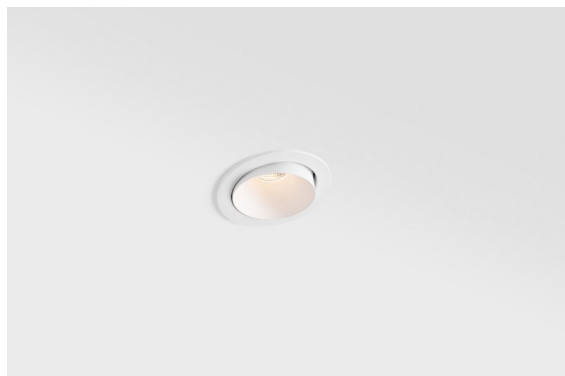

Date
Customer
Project
Type

Smart Kup Recessed Adjustable 82 1x LED 4000K Flood DE White Structure

Specifications

Material	13332209
Light Source Type	LED
LED Type	BRIDGELUX V8G6
LED technology	LED COB
CRI	Min. 90
Colour Temperature	4000K
Lifetime	L80B20 @50,000 Hours
Lamp Included	Yes
Number of Light Sources	1
Binning (SDCM)	3
Light Direction	Down
Optic	Reflector
Measured beam angle (°)	41.2
Input Voltage	Constant Current Driver Required
Electrical Class	III
IP Rating	20
Glow wire rating (°C)	960
Indoor/Outdoor	Indoor
Application	Ceiling, Wall
Mounting	Recessed
Cut-out size (mm)	ø76
Mounting depth (mm)	100.0
Adjustability	H 355° V 25°
Distance to Lighted Object (m)	0,1
Primary Colour & Primary Finish	White, Structure
Gross weight (g)	235.0
Drive current (mA)	350 500
Min. forward voltage (Vf)	16,5 17,1
Max. forward voltage (Vf)	19,2 19,8
Connected load (W)	6,2 9,2
Luminous flux per lamp (lm)	563 732
Efficacy (lm/W)	91 80
Glare rating	16 17
Remark	• 3500K on request

The 3 original designs, Smart Kup, Lotis and Cake still manage to steal the hearts of interior designers. And this goes for the entire Smart family. Smart's accessibility and extreme versatility are arguably fit for any expression. Mix and match accent lighting, up and downlight, fixed or adjustable, a mosaic of shapes, sizes, colours and mounting options, and create a playful installation.

TM30 & CRI diagram

Light distribution & beam diagram

Decorative Accessories

- 12500032** Mask Smart 82 1x Black Structure
- 12500009** Mask Smart 82 1x White Structure
- 12500046** Mask Smart 82 1x Gold Matt
- 12500015** Mask Smart 82 1x Champagne Brushed
- 12500014** Mask Smart 82 1x Bronze Brushed
- 12500043** Mask Smart 82 1x Black Brushed
- 12500016** Mask Smart 82 1x Silver Bronze Brushed