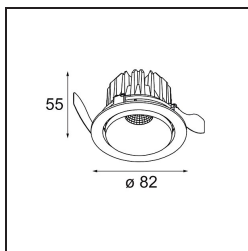

Date
Customer
Project
Type

Smart Kup Recessed Adjustable 82 1x LED 4000K Flood DE White Structure

Specifications

Material	13332209
Light Source Type	LED
LED Type	BRIDGELUX V8G6
LED technology	LED COB
CRI	Min. 90
Colour Temperature	4000K
Lifetime	L80B20 @50,000 Hours
Lamp Included	Yes
Number of Light Sources	1
Binning (SDCM)	3
Light Direction	Down
Optic	Reflector
Measured beam angle (°)	41.2
Input Voltage	Constant Current Driver Required
Electrical Class	III
IP Rating	20
Glow wire rating (°C)	960
Indoor/Outdoor	Indoor
Application	Ceiling, Wall
Mounting	Recessed
Cut-out size (mm)	ø76
Mounting depth (mm)	100.0
Adjustability	H 355° V 25°
Distance to Lighted Object (m)	0,1
Primary Colour & Primary Finish	White, Structure
Gross weight (g)	235.0
Drive current (mA)	350 500
Min. forward voltage (Vf)	16,5 17,1
Max. forward voltage (Vf)	19,2 19,8
Connected load (W)	6,2 9,2
Luminous flux per lamp (lm)	563 732
Efficacy (lm/W)	91 80
Glare rating	16 17
Remark	• 3500K on request