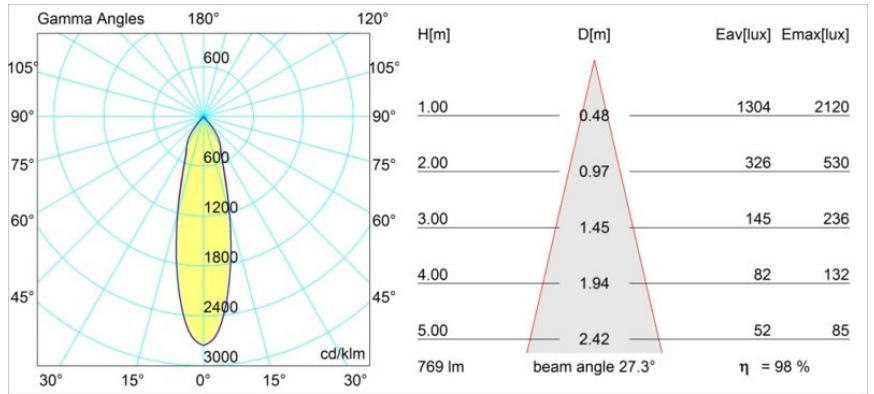

Light distribution & beam diagram