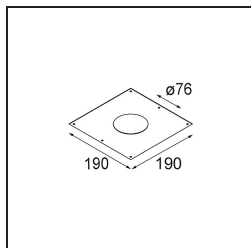

- **12290830** Plaster Kit 190X190 - 76 1x