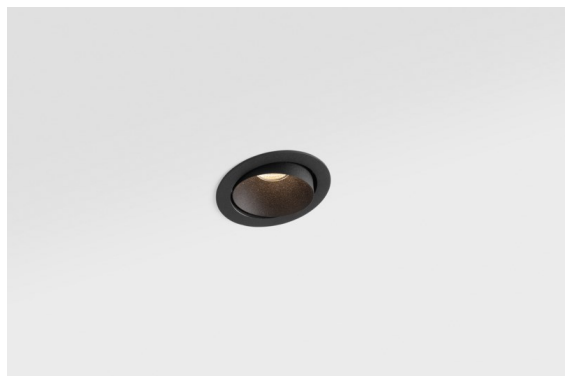

Date
Customer
Project
Type

Smart Kup Recessed Adjustable 82 1x LED 4000K Medium DE Black Structure

The 3 original designs, Smart Kup, Lotis and Cake still manage to steal the hearts of interior designers. And this goes for the entire Smart family. Smart's accessibility and extreme versatility are arguably fit for any expression. Mix and match accent lighting, up and downlight, fixed or adjustable, a mosaic of shapes, sizes, colours and mounting options, and create a playful installation.

Specifications

Material	13332132
Light Source Type	LED
LED Type	BRIDGELUX V8G6
LED technology	LED COB
CRI	Min. 90
Colour Temperature	4000K
Lifetime	L80B20 @50,000 Hours
Lamp Included	Yes
Number of Light Sources	1
Binning (SDCM)	3
Light Direction	Down
Optic	Reflector
Measured beam angle (°)	29.5
Input Voltage	Constant Current Driver Required
Electrical Class	III
IP Rating	20
Glow wire rating (°C)	960
Indoor/Outdoor	Indoor
Application	Ceiling, Wall
Mounting	Recessed
Cut-out size (mm)	ø76
Mounting depth (mm)	100.0
Adjustability	H 355° V 25°
Distance to Lighted Object (m)	0,1
Primary Colour & Primary Finish	Black, Structure
Gross weight (g)	235.0
Drive current (mA)	350 500
Min. forward voltage (Vf)	16,5 17,1
Max. forward voltage (Vf)	19,2 19,8
Connected load (W)	6,2 9,2
Luminous flux per lamp (lm)	574 746
Efficacy (lm/W)	93 81
Glare rating	16 17
Remark	• 3500K on request

TM30 & CRI diagram

Light distribution & beam diagram

Decorative Accessories

- 12500032** Mask Smart 82 1x Black Structure
- 12500009** Mask Smart 82 1x White Structure
- 12500046** Mask Smart 82 1x Gold Matt
- 12500015** Mask Smart 82 1x Champagne Brushed
- 12500014** Mask Smart 82 1x Bronze Brushed
- 12500043** Mask Smart 82 1x Black Brushed
- 12500016** Mask Smart 82 1x Silver Bronze Brushed