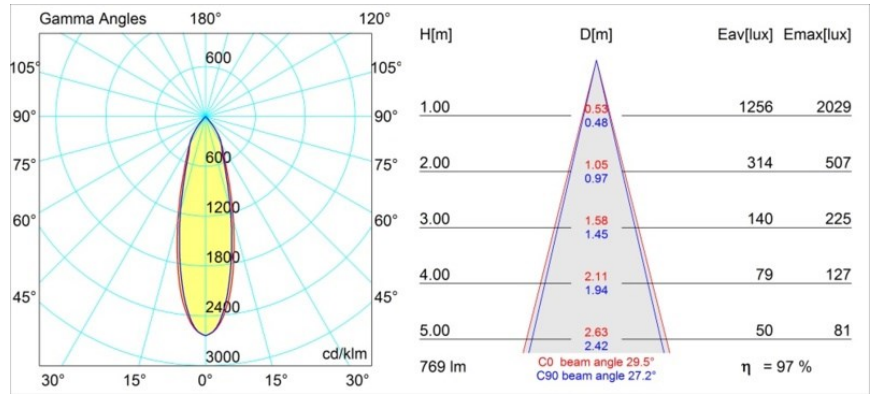

Light distribution & beam diagram