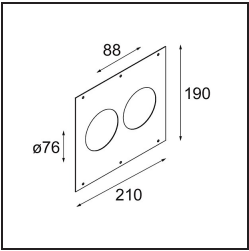

Specifications

Material	13332132
Light Source Type	LED
LED Type	BRIDGELUX V8G6
LED technology	LED COB
CRI	Min. 90
Colour Temperature	4000K
Lifetime	L80B20 @50,000 Hours
Lamp Included	Yes
Number of Light Sources	1
Binning (SDCM)	3
Light Direction	Down
Optic	Reflector
Measured beam angle (°)	29.5
Input Voltage	Constant Current Driver Required
Electrical Class	III
IP Rating	20
Glow wire rating (°C)	960
Indoor/Outdoor	Indoor
Application	Ceiling, Wall
Mounting	Recessed
Cut-out size (mm)	ø76
Mounting depth (mm)	100.0
Adjustability	H 355° V 25°
Distance to Lighted Object (m)	0,1
Primary Colour & Primary Finish	Black, Structure
Gross weight (g)	235.0
Drive current (mA)	350 500
Min. forward voltage (Vf)	16,5 17,1
Max. forward voltage (Vf)	19,2 19,8
Connected load (W)	6,2 9,2
Luminous flux per lamp (lm)	574 746
Efficacy (lm/W)	93 81
Glare rating	16 17
Remark	• 3500K on request

Installation Accessories

- 10889830** Installation Housing 192x190x130

- 12290830** Plaster Kit 190X190 - 76 1x

12500230 Ring Recessed 82 1x

12291430 Plaster Kit 210x190 - 76 2x

Choose a required accessory