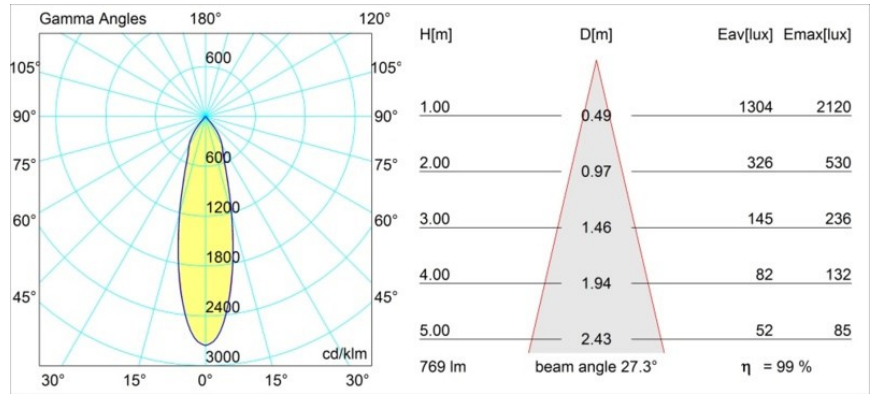

Light distribution & beam diagram