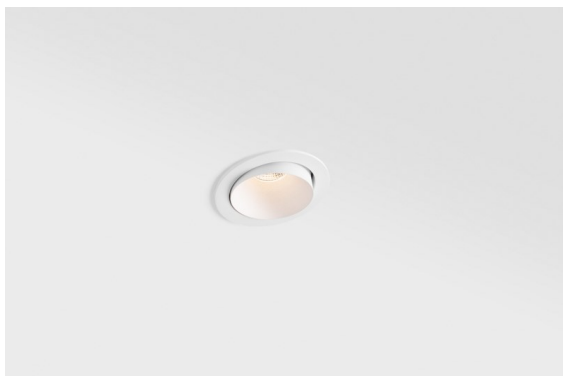

Date
Customer
Project
Type

*Smart Kup Recessed Adjustable 82 1x LED 4000K Medium DE White Structure*

**Specifications**

Material	13332109
Light Source Type	LED
LED Type	BRIDGELUX V8G6
LED technology	LED COB
CRI	Min. 90
Colour Temperature	4000K
Lifetime	L80B20 @50,000 Hours
Lamp Included	Yes
Number of Light Sources	1
Binning (SDCM)	3
Light Direction	Down
Optic	Reflector
Measured beam angle (°)	27.3
Input Voltage	Constant Current Driver Required
Electrical Class	III
IP Rating	20
Glow wire rating (°C)	960
Indoor/Outdoor	Indoor
Application	Ceiling, Wall
Mounting	Recessed
Cut-out size (mm)	ø76
Mounting depth (mm)	100.0
Adjustability	H 355° V 25°
Distance to Lighted Object (m)	0,1
Primary Colour & Primary Finish	White, Structure
Gross weight (g)	235.0
Drive current (mA)	350      500
Min. forward voltage (Vf)	16,5      17,1
Max. forward voltage (Vf)	19,2      19,8
Connected load (W)	6,2      9,2
Luminous flux per lamp (lm)	589      765
Efficacy (lm/W)	95      83
Glare rating	16      17
Remark	• 3500K on request

The 3 original designs, Smart Kup, Lotis and Cake still manage to steal the hearts of interior designers. And this goes for the entire Smart family. Smart's accessibility and extreme versatility are arguably fit for any expression. Mix and match accent lighting, up and downlight, fixed or adjustable, a mosaic of shapes, sizes, colours and mounting options, and create a playful installation.

**TM30 & CRI diagram**

**Light distribution & beam diagram**

**Decorative Accessories**

- 12500032** Mask Smart 82 1x Black Structure
- 12500009** Mask Smart 82 1x White Structure
- 12500046** Mask Smart 82 1x Gold Matt
- 12500015** Mask Smart 82 1x Champagne Brushed
- 12500014** Mask Smart 82 1x Bronze Brushed
- 12500043** Mask Smart 82 1x Black Brushed
- 12500016** Mask Smart 82 1x Silver Bronze Brushed