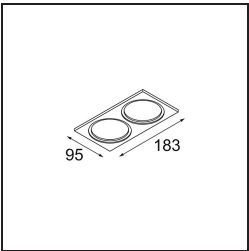

Date
Customer
Project
Type

*Smart Kup Recessed Adjustable 82 1x LED 4000K Medium DE White Structure*

**Specifications**

Material	13332109
Light Source Type	LED
LED Type	BRIDGELUX V8G6
LED technology	LED COB
CRI	Min. 90
Colour Temperature	4000K
Lifetime	L80B20 @50,000 Hours
Lamp Included	Yes
Number of Light Sources	1
Binning (SDCM)	3
Light Direction	Down
Optic	Reflector
Measured beam angle (°)	27.3
Input Voltage	Constant Current Driver Required
Electrical Class	III
IP Rating	20
Glow wire rating (°C)	960
Indoor/Outdoor	Indoor
Application	Ceiling, Wall
Mounting	Recessed
Cut-out size (mm)	ø76
Mounting depth (mm)	100.0
Adjustability	H 355° V 25°
Distance to Lighted Object (m)	0,1
Primary Colour & Primary Finish	White, Structure
Gross weight (g)	235.0
Drive current (mA)	350      500
Min. forward voltage (Vf)	16,5      17,1
Max. forward voltage (Vf)	19,2      19,8
Connected load (W)	6,2      9,2
Luminous flux per lamp (lm)	589      765
Efficacy (lm/W)	95      83
Glare rating	16      17
Remark	• 3500K on request

**TM30 & CRI diagram**

**Light distribution & beam diagram**

**Decorative Accessories**

- 12500032** Mask Smart 82 1x Black Structure
- 12500009** Mask Smart 82 1x White Structure
- 12500046** Mask Smart 82 1x Gold Matt
- 12500015** Mask Smart 82 1x Champagne Brushed
- 12500014** Mask Smart 82 1x Bronze Brushed
- 12500043** Mask Smart 82 1x Black Brushed
- 12500016** Mask Smart 82 1x Silver Bronze Brushed