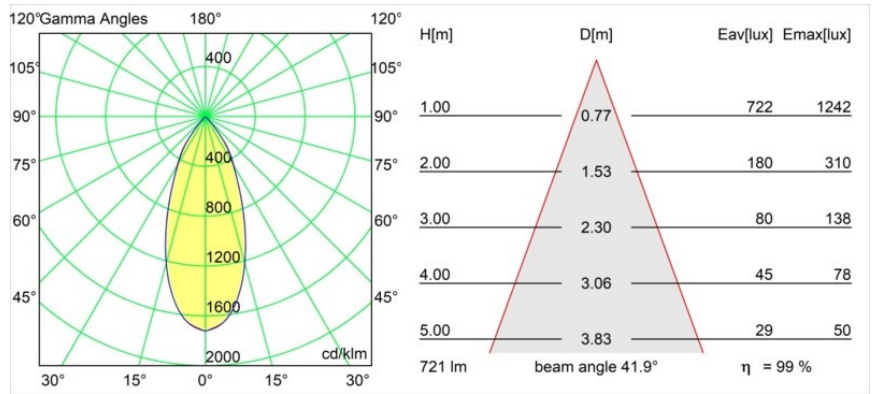

---

Livello abbagliamento	17	18
Remark	• 3500K su richiesta	

---

**TM30 & CRI diagram**

**Light distribution & beam diagram**

Diagrams

**Accessori Decorativi**

- 12500032** Mask Smart 82 1x Black Structure
- 12500009** Mask Smart 82 1x White Structure
- 12500046** Mask Smart 82 1x Gold Matt
- 12500015** Mask Smart 82 1x Champagne Brushed
- 12500014** Mask Smart 82 1x Bronze Brushed
- 12500043** Mask Smart 82 1x Black Brushed
- 12500016** Mask Smart 82 1x Silver Bronze Brushed