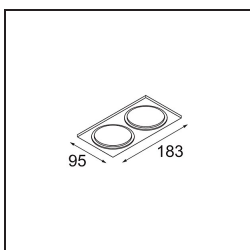

---

Livello abbagliamento	17	18
Remark	• 3500K su richiesta	

---

**TM30 & CRI diagram**

**Light distribution & beam diagram**

Diagrams

**Accessori Decorativi**

- 12500032** Mask Smart 82 1x Black Structure
- 12500009** Mask Smart 82 1x White Structure
- 12500046** Mask Smart 82 1x Gold Matt
- 12500015** Mask Smart 82 1x Champagne Brushed
- 12500014** Mask Smart 82 1x Bronze Brushed
- 12500043** Mask Smart 82 1x Black Brushed
- 12500016** Mask Smart 82 1x Silver Bronze Brushed