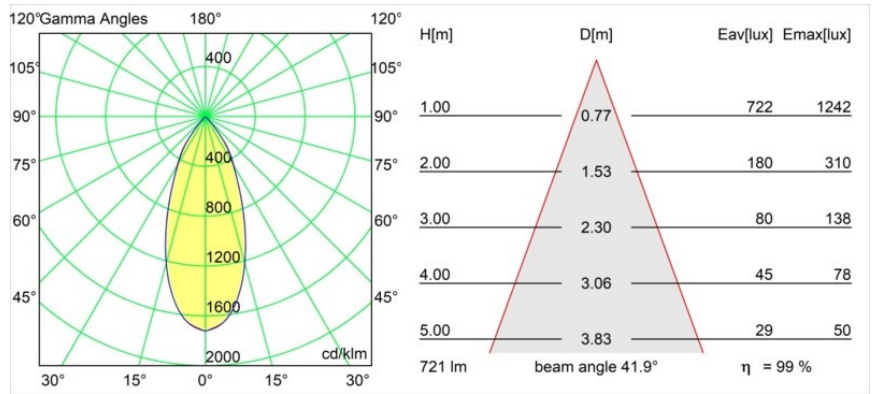

Light distribution & beam diagram