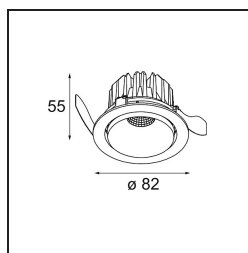

**Specifications**

Material	13331246
Light Source Type	LED
LED Type	BRIDGELUX V8G8
LED technology	LED COB
CRI	Min. 90
Colour Temperature	3000K
Lifetime	L90B10 @50,000 Hours
Lamp Included	Yes
Number of Light Sources	1
CIE flux code	99 100 100 100 99
Binning (SDCM)	2
Light Direction	Down
Optic	Reflector
Measured beam angle (°)	41.9
Input Voltage	Constant Current Driver Required
Electrical Class	III
IP Rating	20
Glow wire rating (°C)	960
Indoor/Outdoor	Indoor
Application	Ceiling, Wall
Mounting	Recessed
Cut-out size (mm)	ø76
Mounting depth (mm)	100.0
Adjustability	H 355° V 25°
Distance to Lighted Object (m)	0,1
Primary Colour & Primary Finish	Gold, Matt
Gross weight (g)	235.0
Drive current (mA)	350      500
Min. forward voltage (Vf)	13,2      13,7
Max. forward voltage (Vf)	15,0      15,4
Connected load (W)	5,0      7,2
Luminous flux per lamp (lm)	550      714
Efficacy (lm/W)	110      99
Glare rating	17      18