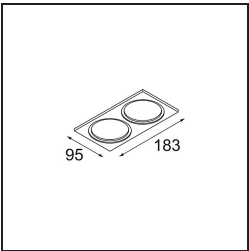

Specifications

Material	13331209
Light Source Type	LED
LED Type	BRIDGELUX V8G8
LED technology	LED COB
CRI	Min. 90
Colour Temperature	3000K
Lifetime	L90B10 @50,000 Hours
Lamp Included	Yes
Number of Light Sources	1
CIE flux code	97 99 100 100 95
Binning (SDCM)	2
Light Direction	Down
Optic	Reflector
Measured beam angle (°)	41.2
Input Voltage	Constant Current Driver Required
Electrical Class	III
IP Rating	20
Glow wire rating (°C)	960
Indoor/Outdoor	Indoor
Application	Ceiling, Wall
Mounting	Recessed
Cut-out size (mm)	ø76
Mounting depth (mm)	100.0
Adjustability	H 355° V 25°
Distance to Lighted Object (m)	0,1
Primary Colour & Primary Finish	White, Structure
Gross weight (g)	235.0
Drive current (mA)	350 500
Min. forward voltage (Vf)	13,2 13,7
Max. forward voltage (Vf)	15,0 15,4
Connected load (W)	5,0 7,2
Luminous flux per lamp (lm)	528 686
Efficacy (lm/W)	106 95
Glare rating	17 18

Remark

- 3500K on request
-

TM30 & CRI diagram

Light distribution & beam diagram

Decorative Accessories

- 12500032** Mask Smart 82 1x Black Structure
- 12500009** Mask Smart 82 1x White Structure
- 12500046** Mask Smart 82 1x Gold Matt
- 12500015** Mask Smart 82 1x Champagne Brushed
- 12500014** Mask Smart 82 1x Bronze Brushed
- 12500043** Mask Smart 82 1x Black Brushed
- 12500016** Mask Smart 82 1x Silver Bronze Brushed