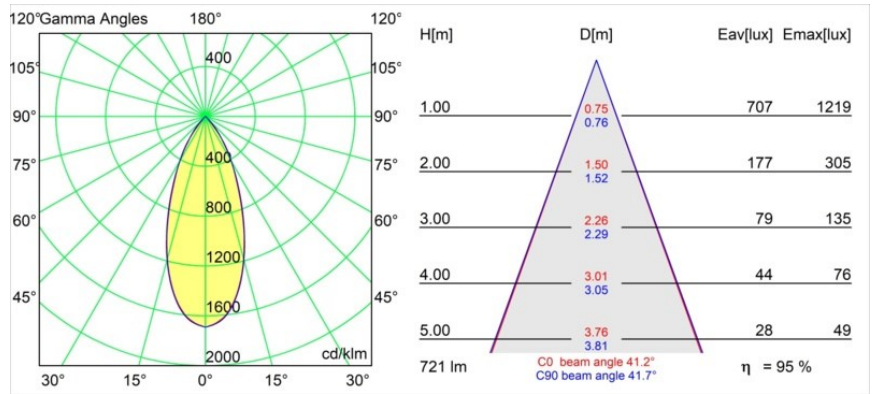

Light distribution & beam diagram