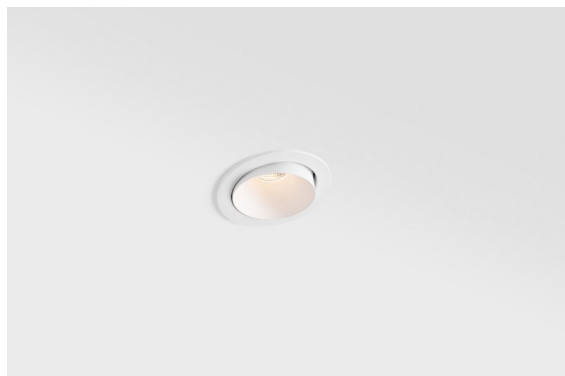

Smart Kup Recessed Adjustable 82 1x LED 3000K Flood DE White Structure

The 3 original designs, Smart Kup, Lotis and Cake still manage to steal the hearts of interior designers. And this goes for the entire Smart family. Smart's accessibility and extreme versatility are arguably fit for any expression. Mix and match accent lighting, up and downlight, fixed or adjustable, a mosaic of shapes, sizes, colours and mounting options, and create a playful installation.

Specifications

Material	13331209
Light Source Type	LED
LED Type	BRIDGELUX V8G8
LED technology	LED COB
CRI	Min. 90
Colour Temperature	3000K
Lifetime	L90B10 @50,000 Hours
Lamp Included	Yes
Number of Light Sources	1
CIE flux code	97 99 100 100 95
Binning (SDCM)	2
Light Direction	Down
Optic	Reflector
Measured beam angle (°)	41.2
Input Voltage	Constant Current Driver Required
Electrical Class	III
IP Rating	20
Glow wire rating (°C)	960
Indoor/Outdoor	Indoor
Application	Ceiling, Wall
Mounting	Recessed
Cut-out size (mm)	ø76
Mounting depth (mm)	100.0
Adjustability	H 355° V 25°
Distance to Lighted Object (m)	0,1
Primary Colour & Primary Finish	White, Structure
Gross weight (g)	235.0
Drive current (mA)	350 500
Min. forward voltage (Vf)	13,2 13,7
Max. forward voltage (Vf)	15,0 15,4
Connected load (W)	5,0 7,2
Luminous flux per lamp (lm)	528 686
Efficacy (lm/W)	106 95
Glare rating	17 18

Remark

- 3500K on request
-

TM30 & CRI diagram

Light distribution & beam diagram

Decorative Accessories

- 12500032** Mask Smart 82 1x Black Structure
- 12500009** Mask Smart 82 1x White Structure
- 12500046** Mask Smart 82 1x Gold Matt
- 12500015** Mask Smart 82 1x Champagne Brushed
- 12500014** Mask Smart 82 1x Bronze Brushed
- 12500043** Mask Smart 82 1x Black Brushed
- 12500016** Mask Smart 82 1x Silver Bronze Brushed