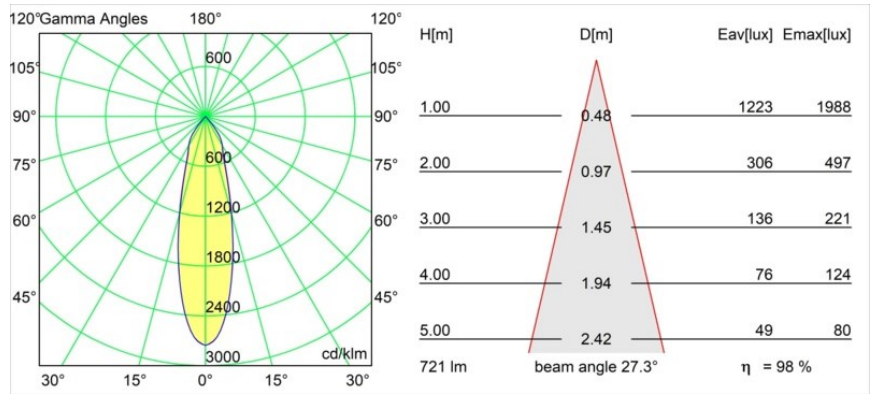

---

Livello abbagliamento	17	18
Remark	• 3500K su richiesta	

---

**TM30 & CRI diagram**

**Light distribution & beam diagram**

Diagrams

**Accessori Decorativi**

- 12500032** Mask Smart 82 1x Black Structure
- 12500009** Mask Smart 82 1x White Structure
- 12500046** Mask Smart 82 1x Gold Matt
- 12500015** Mask Smart 82 1x Champagne Brushed
- 12500014** Mask Smart 82 1x Bronze Brushed
- 12500043** Mask Smart 82 1x Black Brushed
- 12500016** Mask Smart 82 1x Silver Bronze Brushed