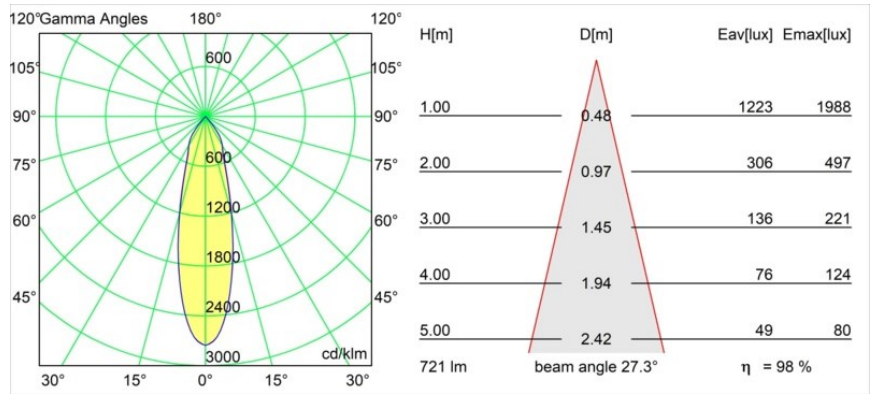

Light distribution & beam diagram