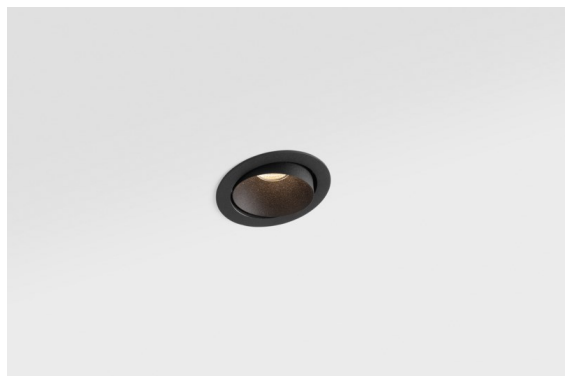

Smart Kup Recessed Adjustable 82 1x LED 3000K Medium DE Black Structure

The 3 original designs, Smart Kup, Lotis and Cake still manage to steal the hearts of interior designers. And this goes for the entire Smart family. Smart's accessibility and extreme versatility are arguably fit for any expression. Mix and match accent lighting, up and downlight, fixed or adjustable, a mosaic of shapes, sizes, colours and mounting options, and create a playful installation.

Specifications

Material	13331132
Light Source Type	LED
LED Type	BRIDGELUX V8G8
LED technology	LED COB
CRI	Min. 90
Colour Temperature	3000K
Lifetime	L90B10 @50,000 Hours
Lamp Included	Yes
Number of Light Sources	1
CIE flux code	100 100 100 100 97
Binning (SDCM)	2
Light Direction	Down
Optic	Reflector
Measured beam angle (°)	29.5
Input Voltage	Constant Current Driver Required
Electrical Class	III
IP Rating	20
Glow wire rating (°C)	960
Indoor/Outdoor	Indoor
Application	Ceiling, Wall
Mounting	Recessed
Cut-out size (mm)	ø76
Mounting depth (mm)	100.0
Adjustability	H 355° V 25°
Distance to Lighted Object (m)	0,1
Primary Colour & Primary Finish	Black, Structure
Gross weight (g)	235.0
Drive current (mA)	350 500
Min. forward voltage (Vf)	13,2 13,7
Max. forward voltage (Vf)	15,0 15,4
Connected load (W)	5,0 7,2
Luminous flux per lamp (lm)	539 700
Efficacy (lm/W)	108 97
Glare rating	16 17

Remark

- 3500K on request
-

TM30 & CRI diagram

Light distribution & beam diagram

Diagrams

Decorative Accessories

- 12500032** Mask Smart 82 1x Black Structure
- 12500009** Mask Smart 82 1x White Structure
- 12500046** Mask Smart 82 1x Gold Matt
- 12500015** Mask Smart 82 1x Champagne Brushed
- 12500014** Mask Smart 82 1x Bronze Brushed
- 12500043** Mask Smart 82 1x Black Brushed
- 12500016** Mask Smart 82 1x Silver Bronze Brushed