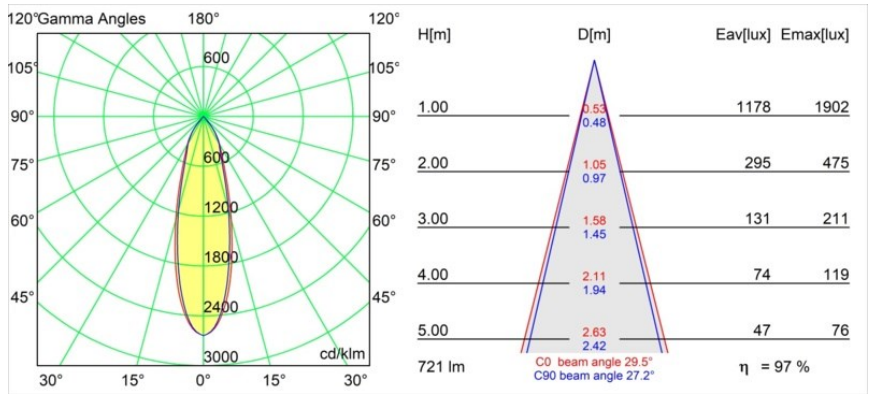

Light distribution & beam diagram