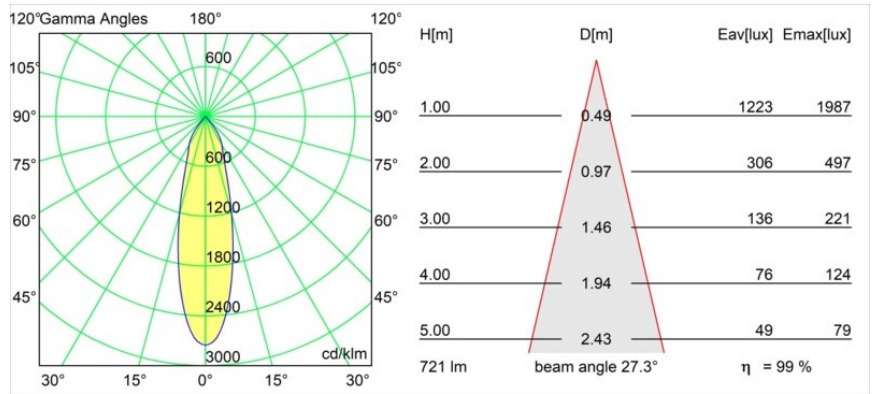

---

Livello abbagliamento	17	18
Remark	• 3500K su richiesta	

---

**TM30 & CRI diagram**

**Light distribution & beam diagram**

Diagrams

**Accessori Decorativi**

- 12500032** Mask Smart 82 1x Black Structure
- 12500009** Mask Smart 82 1x White Structure
- 12500046** Mask Smart 82 1x Gold Matt
- 12500015** Mask Smart 82 1x Champagne Brushed
- 12500014** Mask Smart 82 1x Bronze Brushed
- 12500043** Mask Smart 82 1x Black Brushed
- 12500016** Mask Smart 82 1x Silver Bronze Brushed