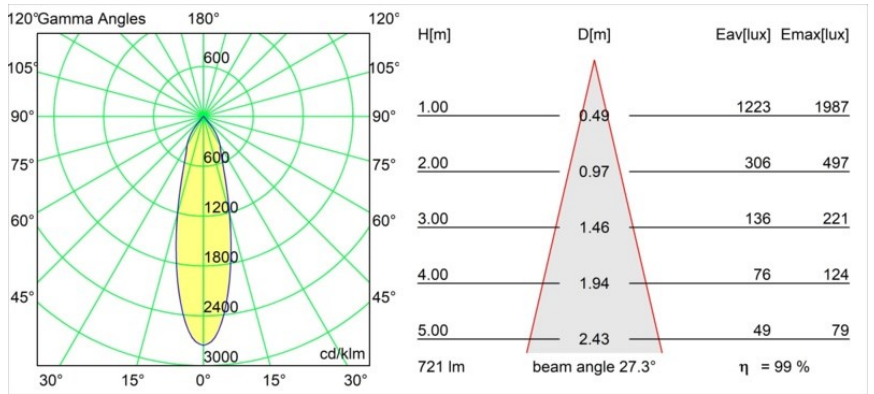

Light distribution & beam diagram