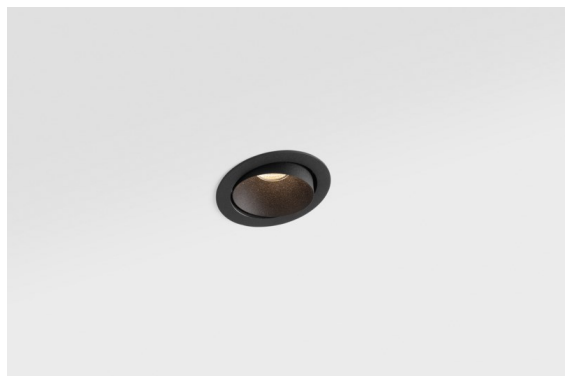

| |
|----------|
| Date |
| Customer |
| Project |
| Type |

Smart Kup Recessed Adjustable 82 1x LED 2700K Flood DE Black Structure

The 3 original designs, Smart Kup, Lotis and Cake still manage to steal the hearts of interior designers. And this goes for the entire Smart family. Smart's accessibility and extreme versatility are arguably fit for any expression. Mix and match accent lighting, up and downlight, fixed or adjustable, a mosaic of shapes, sizes, colours and mounting options, and create a playful installation.

Specifications

| | |
|---------------------------------|----------------------------------|
| Material | 13330232 |
| Light Source Type | LED |
| LED Type | BRIDGELUX V8G8 |
| LED technology | LED COB |
| CRI | Min. 90 |
| Colour Temperature | 2700K |
| Lifetime | L90B10 @50,000 Hours |
| Lamp Included | Yes |
| Number of Light Sources | 1 |
| CIE flux code | 99 100 100 100 95 |
| Binning (SDCM) | 2 |
| Light Direction | Down |
| Optic | Reflector |
| Measured beam angle (°) | 41.5 |
| Input Voltage | Constant Current Driver Required |
| Electrical Class | III |
| IP Rating | 20 |
| Glow wire rating (°C) | 960 |
| Indoor/Outdoor | Indoor |
| Application | Ceiling, Wall |
| Mounting | Recessed |
| Cut-out size (mm) | ø76 |
| Mounting depth (mm) | 100.0 |
| Adjustability | H 355° V 25° |
| Distance to Lighted Object (m) | 0,1 |
| Primary Colour & Primary Finish | Black, Structure |
| Gross weight (g) | 235.0 |
| Drive current (mA) | 350 500 |
| Min. forward voltage (Vf) | 13,2 13,7 |
| Max. forward voltage (Vf) | 15,0 15,4 |
| Connected load (W) | 5,0 7,2 |
| Luminous flux per lamp (lm) | 500 649 |
| Efficacy (lm/W) | 100 90 |
| Glare rating | 17 18 |