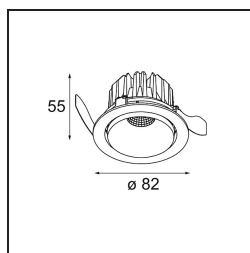

Specifications

Material	13330146
Light Source Type	LED
LED Type	BRIDGELUX V8G8
LED technology	LED COB
CRI	Min. 90
Colour Temperature	2700K
Lifetime	L90B10 @50,000 Hours
Lamp Included	Yes
Number of Light Sources	1
CIE flux code	99 100 100 100 99
Binning (SDCM)	2
Light Direction	Down
Optic	Reflector
Measured beam angle (°)	27.3
Input Voltage	Constant Current Driver Required
Electrical Class	III
IP Rating	20
Glow wire rating (°C)	960
Indoor/Outdoor	Indoor
Application	Ceiling, Wall
Mounting	Recessed
Cut-out size (mm)	ø76
Mounting depth (mm)	100.0
Adjustability	H 355° V 25°
Distance to Lighted Object (m)	0,1
Primary Colour & Primary Finish	Gold, Matt
Gross weight (g)	235.0
Drive current (mA)	350 500
Min. forward voltage (Vf)	13.2 13.7
Max. forward voltage (Vf)	15.0 15.4
Connected load (W)	5.0 7.2
Luminous flux per lamp (lm)	522 679
Efficacy (lm/W)	104 94
Glare rating	17 18