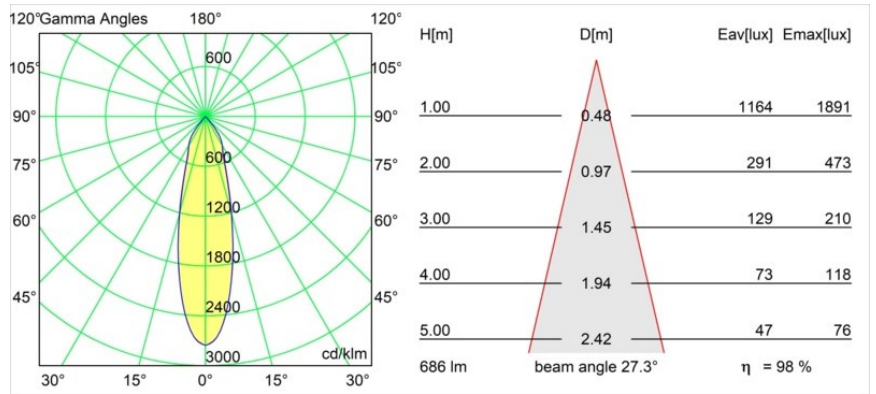

Light distribution & beam diagram