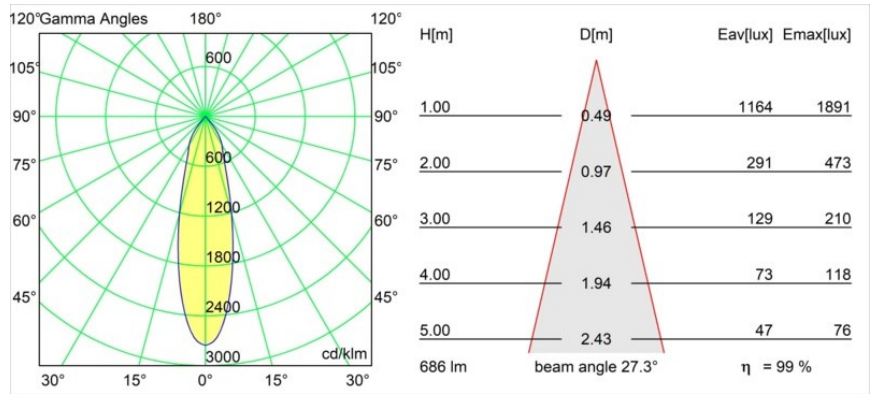

Light distribution & beam diagram