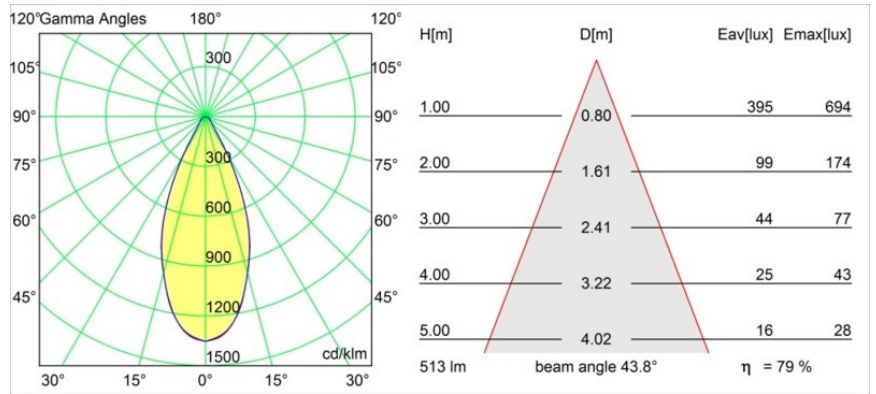

Light distribution & beam diagram