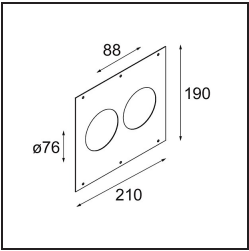

Date
Customer
Project
Type

Smart Cake Recessed Adjustable 82 1x LED 1800-3000K WD Flood DE White Structure

Specifications

Material	13323209
Light Source Type	LED
LED Type	BRIDGELUX WARMDIM 6W
LED technology	LED COB
CRI	Min. 95
Colour Temperature	1800-3000K (Warm Dim)
Lifetime	L80B10 @50,000 Hours
Lamp Included	Yes
Number of Light Sources	1
Binning (SDCM)	3
Light Direction	Down
Optic	Reflector
Measured beam angle (°)	43.8
Input Voltage	Constant Current Driver Required
Electrical Class	III
IP Rating	20
Glow wire rating (°C)	960
Indoor/Outdoor	Indoor
Application	Ceiling, Wall
Mounting	Recessed
Cut-out size (mm)	ø76
Mounting depth (mm)	100.0
Adjustability	H 355° V 25°
Distance to Lighted Object (m)	0,1
Primary Colour & Primary Finish	White, Structure
Gross weight (g)	235.0
Drive current (mA)	350
Min. forward voltage (Vf)	15,5
Max. forward voltage (Vf)	18,5
Connected load (W)	6,0
Luminous flux per lamp (lm)	407
Efficacy (lm/W)	67
Glare rating	21
Remark	• 3500K on request

Installation Accessories

- 10889830** Installation Housing 192x190x130

- 12290830** Plaster Kit 190X190 - 76 1x

12500230 Ring Recessed 82 1x

12291430 Plaster Kit 210x190 - 76 2x

Choose a required accessory