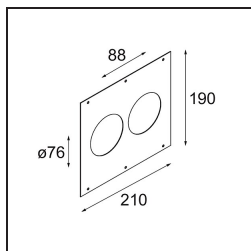

Accessori Installazione

- 10889830** Installation Housing 192x190x130

- 12290830** Plaster Kit 190X190 - 76 1x

12500230 Ring Recessed 82 1x

12291430 Plaster Kit 210x190 - 76 2x

Choose a required accessory