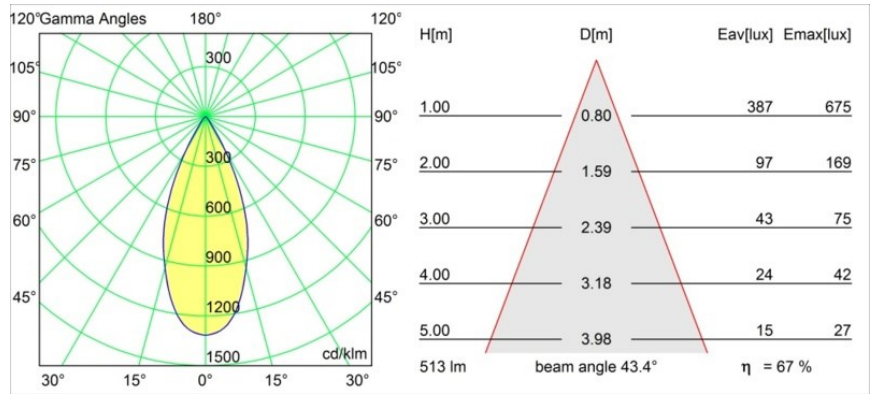

Light distribution & beam diagram