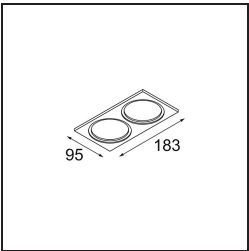

### Specifications

Material	13323232
Light Source Type	LED
LED Type	BRIDGELUX WARMDIM 6W
LED technology	LED COB
CRI	Min. 95
Colour Temperature	1800-3000K (Warm Dim)
Lifetime	L80B10 @50,000 Hours
Lamp Included	Yes
Number of Light Sources	1
Binning (SDCM)	3
Light Direction	Down
Optic	Reflector
Measured beam angle (°)	43.4
Input Voltage	Constant Current Driver Required
Electrical Class	III
IP Rating	20
Glow wire rating (°C)	960
Indoor/Outdoor	Indoor
Application	Ceiling, Wall
Mounting	Recessed
Cut-out size (mm)	ø76
Mounting depth (mm)	100.0
Adjustability	H 355° V 25°
Distance to Lighted Object (m)	0,1
Primary Colour & Primary Finish	Black, Structure
Gross weight (g)	235.0
Drive current (mA)	350
Min. forward voltage (Vf)	15,5
Max. forward voltage (Vf)	18,5
Connected load (W)	6,0
Luminous flux per lamp (lm)	345
Efficacy (lm/W)	57
Glare rating	14
Remark	• 3500K on request

**TM30 & CRI diagram**

**Light distribution & beam diagram**

**Decorative Accessories**

- 12500032** Mask Smart 82 1x Black Structure
- 12500009** Mask Smart 82 1x White Structure
- 12500046** Mask Smart 82 1x Gold Matt
- 12500015** Mask Smart 82 1x Champagne Brushed
- 12500014** Mask Smart 82 1x Bronze Brushed
- 12500043** Mask Smart 82 1x Black Brushed
- 12500016** Mask Smart 82 1x Silver Bronze Brushed