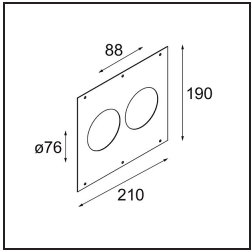

### Specifications

Material	13323232
Light Source Type	LED
LED Type	BRIDGELUX WARMDIM 6W
LED technology	LED COB
CRI	Min. 95
Colour Temperature	1800-3000K (Warm Dim)
Lifetime	L80B10 @50,000 Hours
Lamp Included	Yes
Number of Light Sources	1
Binning (SDCM)	3
Light Direction	Down
Optic	Reflector
Measured beam angle (°)	43.4
Input Voltage	Constant Current Driver Required
Electrical Class	III
IP Rating	20
Glow wire rating (°C)	960
Indoor/Outdoor	Indoor
Application	Ceiling, Wall
Mounting	Recessed
Cut-out size (mm)	ø76
Mounting depth (mm)	100.0
Adjustability	H 355° V 25°
Distance to Lighted Object (m)	0,1
Primary Colour & Primary Finish	Black, Structure
Gross weight (g)	235.0
Drive current (mA)	350
Min. forward voltage (Vf)	15,5
Max. forward voltage (Vf)	18,5
Connected load (W)	6,0
Luminous flux per lamp (lm)	345
Efficacy (lm/W)	57
Glare rating	14
Remark	• 3500K on request

**Installation Accessories**

- 10889830** Installation Housing 192x190x130

- 12290830** Plaster Kit 190X190 - 76 1x

**12500230** Ring Recessed 82 1x

**12291430** Plaster Kit 210x190 - 76 2x

Choose a required accessory