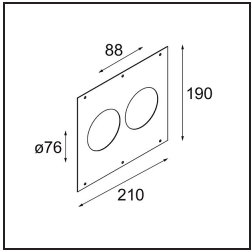

Date
Customer
Project
Type

Smart Cake Recessed Adjustable 82 1x LED 1800-3000K WD Medium DE Gold Matt

Specifications

Material	13323146
Light Source Type	LED
LED Type	BRIDGELUX WARMDIM 6W
LED technology	LED COB
CRI	Min. 95
Colour Temperature	1800-3000K (Warm Dim)
Lifetime	L80B10 @50,000 Hours
Lamp Included	Yes
Number of Light Sources	1
Binning (SDCM)	3
Light Direction	Down
Optic	Reflector
Measured beam angle (°)	36.9
Input Voltage	Constant Current Driver Required
Electrical Class	III
IP Rating	20
Glow wire rating (°C)	960
Indoor/Outdoor	Indoor
Application	Ceiling, Wall
Mounting	Recessed
Cut-out size (mm)	ø76
Mounting depth (mm)	100.0
Adjustability	H 355° V 25°
Distance to Lighted Object (m)	0,1
Primary Colour & Primary Finish	Gold, Matt
Gross weight (g)	235.0
Drive current (mA)	350
Min. forward voltage (Vf)	15,5
Max. forward voltage (Vf)	18,5
Connected load (W)	6,0
Luminous flux per lamp (lm)	388
Efficacy (lm/W)	64
Glare rating	16
Remark	• 3500K on request

Installation Accessories

- 10889830** Installation Housing 192x190x130

- 12290830** Plaster Kit 190X190 - 76 1x

12500230 Ring Recessed 82 1x

12291430 Plaster Kit 210x190 - 76 2x

Choose a required accessory