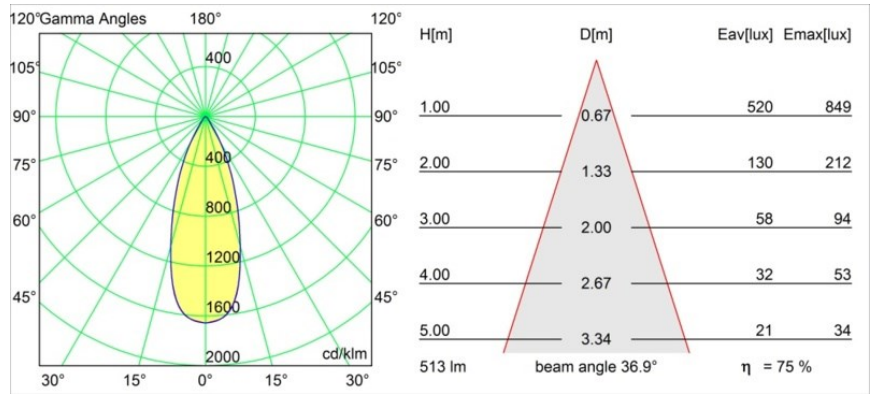

Light distribution & beam diagram