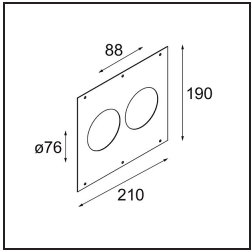

### Specifications

Material	13323109
Light Source Type	LED
LED Type	BRIDGELUX WARMDIM 6W
LED technology	LED COB
CRI	Min. 95
Colour Temperature	1800-3000K (Warm Dim)
Lifetime	L80B10 @50,000 Hours
Lamp Included	Yes
Number of Light Sources	1
Binning (SDCM)	3
Light Direction	Down
Optic	Reflector
Measured beam angle (°)	37.6
Input Voltage	Constant Current Driver Required
Electrical Class	III
IP Rating	20
Glow wire rating (°C)	960
Indoor/Outdoor	Indoor
Application	Ceiling, Wall
Mounting	Recessed
Cut-out size (mm)	ø76
Mounting depth (mm)	100.0
Adjustability	H 355° V 25°
Distance to Lighted Object (m)	0,1
Primary Colour & Primary Finish	White, Structure
Gross weight (g)	235.0
Drive current (mA)	350
Min. forward voltage (Vf)	15,5
Max. forward voltage (Vf)	18,5
Connected load (W)	6,0
Luminous flux per lamp (lm)	414
Efficacy (lm/W)	69
Glare rating	21
Remark	• 3500K on request

**Installation Accessories**

- 10889830** Installation Housing 192x190x130

- 12290830** Plaster Kit 190X190 - 76 1x

**12500230** Ring Recessed 82 1x

**12291430** Plaster Kit 210x190 - 76 2x

Choose a required accessory