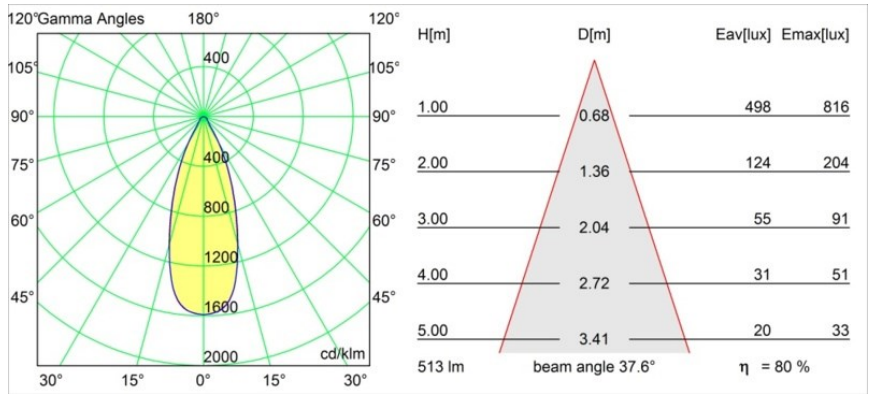

Light distribution & beam diagram