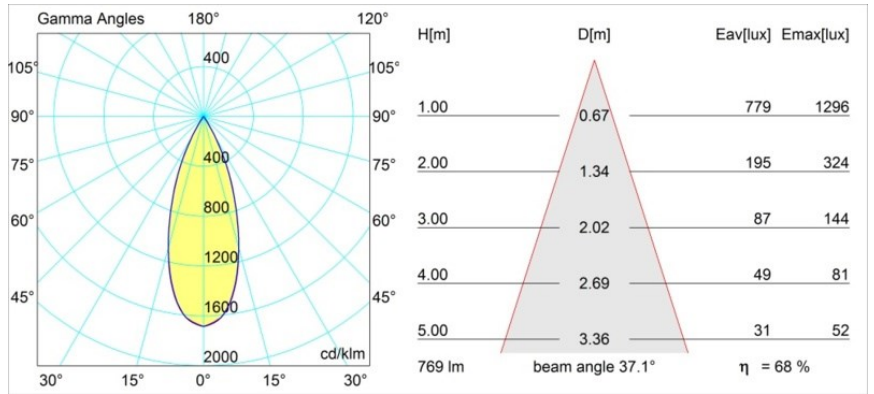

Light distribution & beam diagram