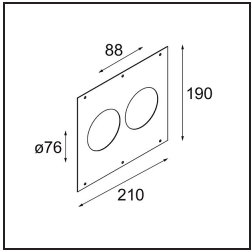

Specifications

Material	13322232
Light Source Type	LED
LED Type	BRIDGELUX V8G6
LED technology	LED COB
CRI	Min. 90
Colour Temperature	4000K
Lifetime	L80B20 @50,000 Hours
Lamp Included	Yes
Number of Light Sources	1
Binning (SDCM)	3
Light Direction	Down
Optic	Reflector
Measured beam angle (°)	37.1
Input Voltage	Constant Current Driver Required
Electrical Class	III
IP Rating	20
Glow wire rating (°C)	960
Indoor/Outdoor	Indoor
Application	Ceiling, Wall
Mounting	Recessed
Cut-out size (mm)	ø76
Mounting depth (mm)	100.0
Adjustability	H 355° V 25°
Distance to Lighted Object (m)	0,1
Primary Colour & Primary Finish	Black, Structure
Gross weight (g)	235.0
Drive current (mA)	350 500
Min. forward voltage (Vf)	16,5 17,1
Max. forward voltage (Vf)	19,2 19,8
Connected load (W)	6,2 9,2
Luminous flux per lamp (lm)	405 526
Efficacy (lm/W)	65 57
Glare rating	9 10
Remark	• 3500K on request

Installation Accessories

- 10889830** Installation Housing 192x190x130

- 12290830** Plaster Kit 190X190 - 76 1x

12500230 Ring Recessed 82 1x

12291430 Plaster Kit 210x190 - 76 2x

Choose a required accessory