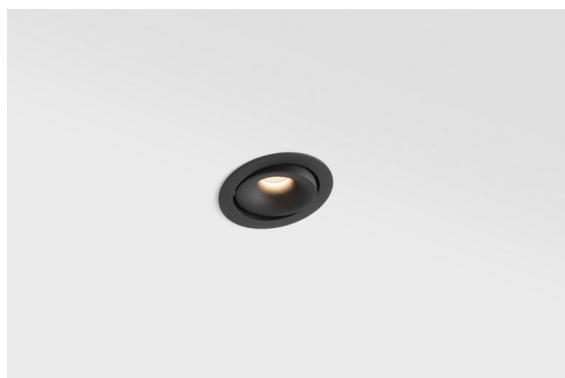

Date
Customer
Project
Type

Smart Cake Recessed Adjustable 82 1x LED 4000K Flood DE Black Structure

The 3 original designs, Smart Kup, Lotis and Cake still manage to steal the hearts of interior designers. And this goes for the entire Smart family. Smart's accessibility and extreme versatility are arguably fit for any expression. Mix and match accent lighting, up and downlight, fixed or adjustable, a mosaic of shapes, sizes, colours and mounting options, and create a playful installation.

Specifications

Material	13322232
Light Source Type	LED
LED Type	BRIDGELUX V8G6
LED technology	LED COB
CRI	Min. 90
Colour Temperature	4000K
Lifetime	L80B20 @50,000 Hours
Lamp Included	Yes
Number of Light Sources	1
Binning (SDCM)	3
Light Direction	Down
Optic	Reflector
Measured beam angle (°)	37.1
Input Voltage	Constant Current Driver Required
Electrical Class	III
IP Rating	20
Glow wire rating (°C)	960
Indoor/Outdoor	Indoor
Application	Ceiling, Wall
Mounting	Recessed
Cut-out size (mm)	ø76
Mounting depth (mm)	100.0
Adjustability	H 355° V 25°
Distance to Lighted Object (m)	0,1
Primary Colour & Primary Finish	Black, Structure
Gross weight (g)	235.0
Drive current (mA)	350 500
Min. forward voltage (Vf)	16,5 17,1
Max. forward voltage (Vf)	19,2 19,8
Connected load (W)	6,2 9,2
Luminous flux per lamp (lm)	405 526
Efficacy (lm/W)	65 57
Glare rating	9 10
Remark	• 3500K on request