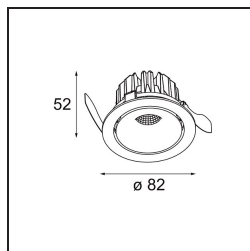

Date
Customer
Project
Type

Smart Cake Recessed Adjustable 82 1x LED 4000K Medium DE Gold Matt

Specifications

Material	13322146
Light Source Type	LED
LED Type	BRIDGELUX V8G6
LED technology	LED COB
CRI	Min. 90
Colour Temperature	4000K
Lifetime	L80B20 @50,000 Hours
Lamp Included	Yes
Number of Light Sources	1
Binning (SDCM)	3
Light Direction	Down
Optic	Reflector
Measured beam angle (°)	26.6
Input Voltage	Constant Current Driver Required
Electrical Class	III
IP Rating	20
Glow wire rating (°C)	960
Indoor/Outdoor	Indoor
Application	Ceiling, Wall
Mounting	Recessed
Cut-out size (mm)	ø76
Mounting depth (mm)	100.0
Adjustability	H 355° V 25°
Distance to Lighted Object (m)	0,1
Primary Colour & Primary Finish	Gold, Matt
Gross weight (g)	235.0
Drive current (mA)	350 500
Min. forward voltage (Vf)	16,5 17,1
Max. forward voltage (Vf)	19,2 19,8
Connected load (W)	6,2 9,2
Luminous flux per lamp (lm)	444 577
Efficacy (lm/W)	72 63
Glare rating	14 15
Remark	• 3500K on request