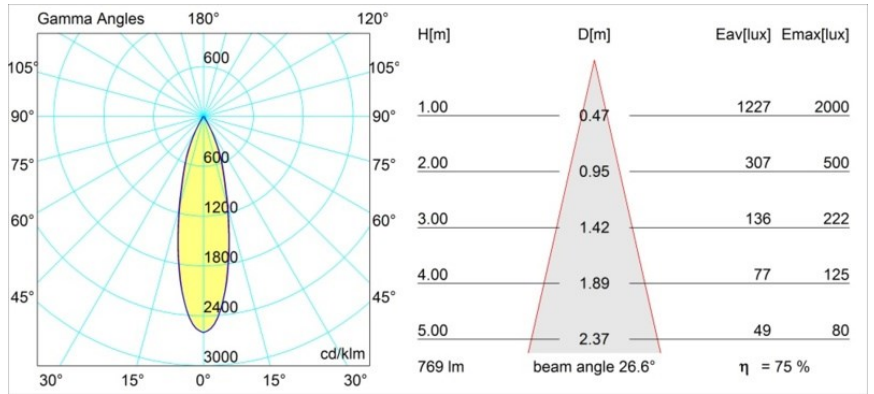

Light distribution & beam diagram