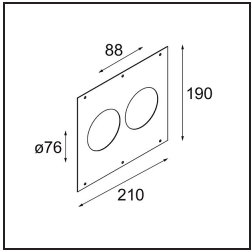

Date
Customer
Project
Type

Smart Cake Recessed Adjustable 82 1x LED 4000K Medium DE Gold Matt

Specifications

Material	13322146
Light Source Type	LED
LED Type	BRIDGELUX V8G6
LED technology	LED COB
CRI	Min. 90
Colour Temperature	4000K
Lifetime	L80B20 @50,000 Hours
Lamp Included	Yes
Number of Light Sources	1
Binning (SDCM)	3
Light Direction	Down
Optic	Reflector
Measured beam angle (°)	26.6
Input Voltage	Constant Current Driver Required
Electrical Class	III
IP Rating	20
Glow wire rating (°C)	960
Indoor/Outdoor	Indoor
Application	Ceiling, Wall
Mounting	Recessed
Cut-out size (mm)	ø76
Mounting depth (mm)	100.0
Adjustability	H 355° V 25°
Distance to Lighted Object (m)	0,1
Primary Colour & Primary Finish	Gold, Matt
Gross weight (g)	235.0
Drive current (mA)	350 500
Min. forward voltage (Vf)	16,5 17,1
Max. forward voltage (Vf)	19,2 19,8
Connected load (W)	6,2 9,2
Luminous flux per lamp (lm)	444 577
Efficacy (lm/W)	72 63
Glare rating	14 15
Remark	• 3500K on request

Installation Accessories

- 10889830** Installation Housing 192x190x130

- 12290830** Plaster Kit 190X190 - 76 1x

12500230 Ring Recessed 82 1x

12291430 Plaster Kit 210x190 - 76 2x

Choose a required accessory