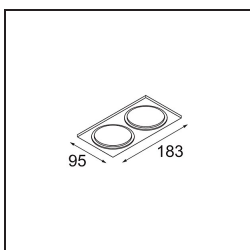

Remark

- 3500K su richiesta
-

TM30 & CRI diagram

Light distribution & beam diagram

Diagrams

Accessori Decorativi

- 12500032** Mask Smart 82 1x Black Structure
- 12500009** Mask Smart 82 1x White Structure
- 12500046** Mask Smart 82 1x Gold Matt
- 12500015** Mask Smart 82 1x Champagne Brushed
- 12500014** Mask Smart 82 1x Bronze Brushed
- 12500043** Mask Smart 82 1x Black Brushed
- 12500016** Mask Smart 82 1x Silver Bronze Brushed