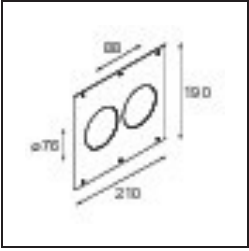

Accesorios Instalación

- 10889830** Installation Housing 192x190x130

- 12290830** Plaster Kit 190X190 - 76 1x

12500230 Ring Recessed 82 1x

12291430 Plaster Kit 210x190 - 76 2x

Choose a required accessory