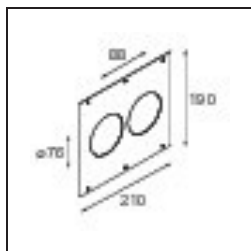

**Installation Accessories**

- 10889830** Installation Housing 192x190x130

- 12290830** Plaster Kit 190X190 - 76 1x

**12500230** Ring Recessed 82 1x

**12291430** Plaster Kit 210x190 - 76 2x

Choose a required accessory