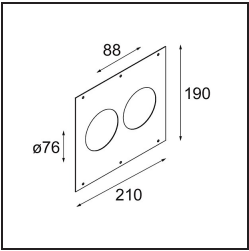

Specifications

Material	13322132
Light Source Type	LED
LED Type	BRIDGELUX V8G6
LED technology	LED COB
CRI	Min. 90
Colour Temperature	4000K
Lifetime	L80B20 @50,000 Hours
Lamp Included	Yes
Number of Light Sources	1
Binning (SDCM)	3
Light Direction	Down
Optic	Reflector
Measured beam angle (°)	26.7
Input Voltage	Constant Current Driver Required
Electrical Class	III
IP Rating	20
Glow wire rating (°C)	960
Indoor/Outdoor	Indoor
Application	Ceiling, Wall
Mounting	Recessed
Cut-out size (mm)	ø76
Mounting depth (mm)	100.0
Adjustability	H 355° V 25°
Distance to Lighted Object (m)	0,1
Primary Colour & Primary Finish	Black, Structure
Gross weight (g)	235.0
Drive current (mA)	350 500
Min. forward voltage (Vf)	16,5 17,1
Max. forward voltage (Vf)	19,2 19,8
Connected load (W)	6,2 9,2
Luminous flux per lamp (lm)	397 516
Efficacy (lm/W)	64 56
Glare rating	6 7
Remark	• 3500K on request

Installation Accessories

- 10889830** Installation Housing 192x190x130

- 12290830** Plaster Kit 190X190 - 76 1x

12500230 Ring Recessed 82 1x

12291430 Plaster Kit 210x190 - 76 2x

Choose a required accessory