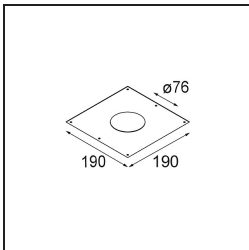

- **12290830** Plaster Kit 190X190 - 76 1x