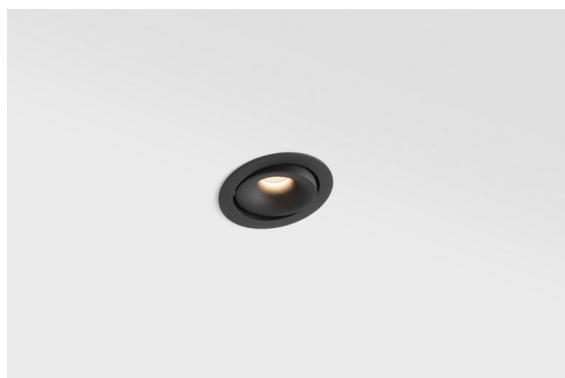

Date
Customer
Project
Type

*Smart Cake Recessed Adjustable 82 1x LED 4000K Medium DE Black Structure*

The 3 original designs, Smart Kup, Lotis and Cake still manage to steal the hearts of interior designers. And this goes for the entire Smart family. Smart's accessibility and extreme versatility are arguably fit for any expression. Mix and match accent lighting, up and downlight, fixed or adjustable, a mosaic of shapes, sizes, colours and mounting options, and create a playful installation.

**Specifications**

Material	13322132
Light Source Type	LED
LED Type	BRIDGELUX V8G6
LED technology	LED COB
CRI	Min. 90
Colour Temperature	4000K
Lifetime	L80B20 @50,000 Hours
Lamp Included	Yes
Number of Light Sources	1
Binning (SDCM)	3
Light Direction	Down
Optic	Reflector
Measured beam angle (°)	26.7
Input Voltage	Constant Current Driver Required
Electrical Class	III
IP Rating	20
Glow wire rating (°C)	960
Indoor/Outdoor	Indoor
Application	Ceiling, Wall
Mounting	Recessed
Cut-out size (mm)	ø76
Mounting depth (mm)	100.0
Adjustability	H 355° V 25°
Distance to Lighted Object (m)	0,1
Primary Colour & Primary Finish	Black, Structure
Gross weight (g)	235.0
Drive current (mA)	350      500
Min. forward voltage (Vf)	16,5      17,1
Max. forward voltage (Vf)	19,2      19,8
Connected load (W)	6,2      9,2
Luminous flux per lamp (lm)	397      516
Efficacy (lm/W)	64      56
Glare rating	6      7
Remark	• 3500K on request