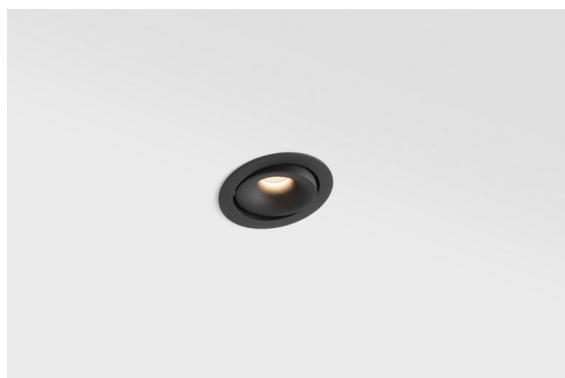

Date
Customer
Project
Type

Smart Cake Recessed Adjustable 82 1x LED 4000K Medium DE Black Structure

The 3 original designs, Smart Kup, Lotis and Cake still manage to steal the hearts of interior designers. And this goes for the entire Smart family. Smart's accessibility and extreme versatility are arguably fit for any expression. Mix and match accent lighting, up and downlight, fixed or adjustable, a mosaic of shapes, sizes, colours and mounting options, and create a playful installation.

Specifications

Material	13322132
Light Source Type	LED
LED Type	BRIDGELUX V8G6
LED technology	LED COB
CRI	Min. 90
Colour Temperature	4000K
Lifetime	L80B20 @50,000 Hours
Lamp Included	Yes
Number of Light Sources	1
Binning (SDCM)	3
Light Direction	Down
Optic	Reflector
Measured beam angle (°)	26.7
Input Voltage	Constant Current Driver Required
Electrical Class	III
IP Rating	20
Glow wire rating (°C)	960
Indoor/Outdoor	Indoor
Application	Ceiling, Wall
Mounting	Recessed
Cut-out size (mm)	ø76
Mounting depth (mm)	100.0
Adjustability	H 355° V 25°
Distance to Lighted Object (m)	0,1
Primary Colour & Primary Finish	Black, Structure
Gross weight (g)	235.0
Drive current (mA)	350 500
Min. forward voltage (Vf)	16,5 17,1
Max. forward voltage (Vf)	19,2 19,8
Connected load (W)	6,2 9,2
Luminous flux per lamp (lm)	397 516
Efficacy (lm/W)	64 56
Glare rating	6 7
Remark	• 3500K on request