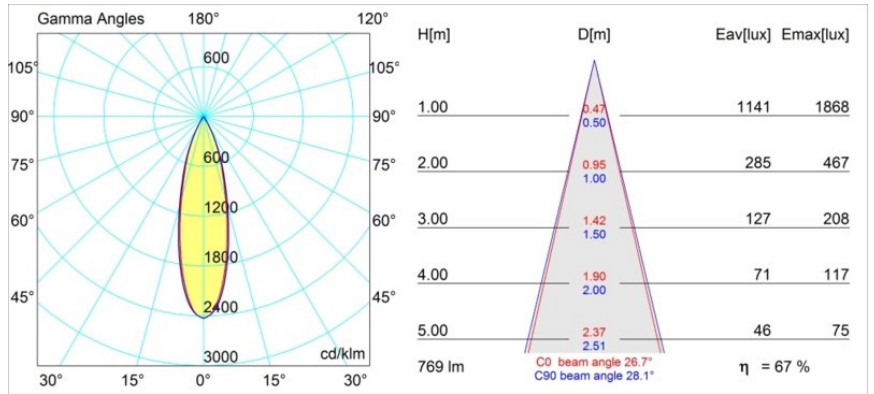

Light distribution & beam diagram