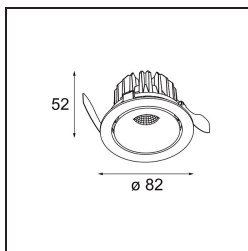

Smart Cake Recessed Adjustable 82 1x LED 3000K Flood DE Black Structure

The 3 original designs, Smart Kup, Lotis and Cake still manage to steal the hearts of interior designers. And this goes for the entire Smart family. Smart's accessibility and extreme versatility are arguably fit for any expression. Mix and match accent lighting, up and downlight, fixed or adjustable, a mosaic of shapes, sizes, colours and mounting options, and create a playful installation.

Specifications

Material	13321232
Light Source Type	LED
LED Type	BRIDGELUX V8G8
LED technology	LED COB
CRI	Min. 90
Colour Temperature	3000K
Lifetime	L90B10 @50,000 Hours
Lamp Included	Yes
Number of Light Sources	1
CIE flux code	99 100 100 100 68
Binning (SDCM)	2
Light Direction	Down
Optic	Reflector
Measured beam angle (°)	37.1
Input Voltage	Constant Current Driver Required
Electrical Class	III
IP Rating	20
Glow wire rating (°C)	960
Indoor/Outdoor	Indoor
Application	Ceiling, Wall
Mounting	Recessed
Cut-out size (mm)	ø76
Mounting depth (mm)	100.0
Adjustability	H 355° V 25°
Distance to Lighted Object (m)	0,1
Primary Colour & Primary Finish	Black, Structure
Gross weight (g)	235.0
Drive current (mA)	350 500
Min. forward voltage (Vf)	13,2 13,7
Max. forward voltage (Vf)	15,0 15,4
Connected load (W)	5,0 7,2
Luminous flux per lamp (lm)	380 494
Efficacy (lm/W)	76 69
Glare rating	10 11