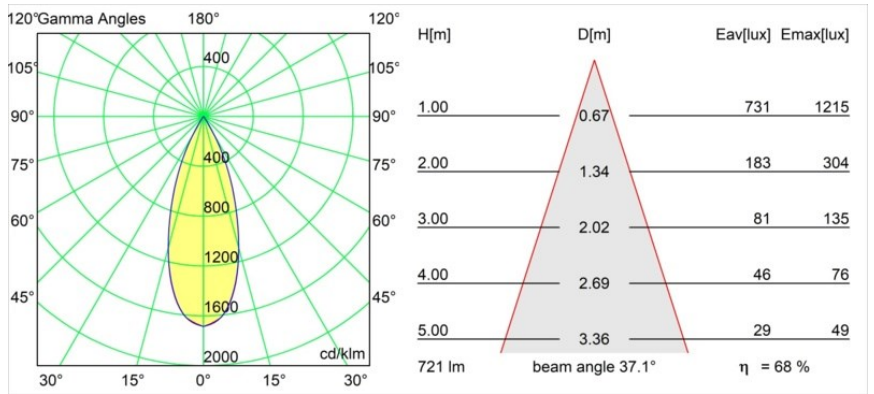

Light distribution & beam diagram