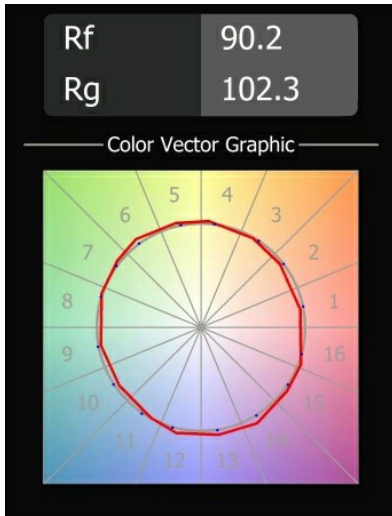

TM30 & CRI diagram