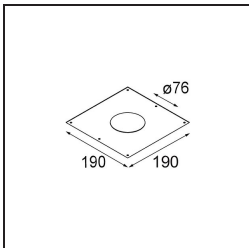

- **12290830** Plaster Kit 190X190 - 76 1x