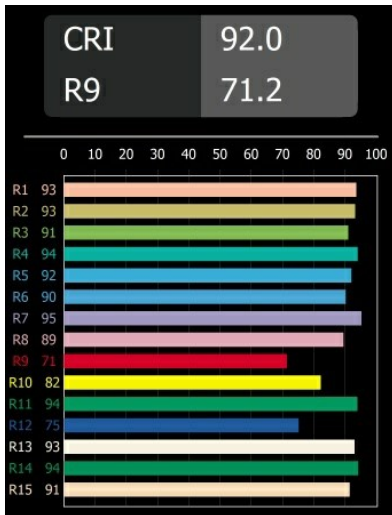

Date
Customer
Project
Type

Smart Cake Recessed Adjustable 82 1x LED 3000K Flood DE White Structure

Specifications

Material	13321209
Light Source Type	LED
LED Type	BRIDGELUX V8G8
LED technology	LED COB
CRI	Min. 90
Colour Temperature	3000K
Lifetime	L90B10 @50,000 Hours
Lamp Included	Yes
Number of Light Sources	1
CIE flux code	88 97 100 100 83
Binning (SDCM)	2
Light Direction	Down
Optic	Reflector
Measured beam angle (°)	37.7
Input Voltage	Constant Current Driver Required
Electrical Class	III
IP Rating	20
Glow wire rating (°C)	960
Indoor/Outdoor	Indoor
Application	Ceiling, Wall
Mounting	Recessed
Cut-out size (mm)	ø76
Mounting depth (mm)	100.0
Adjustability	H 355° V 25°
Distance to Lighted Object (m)	0,1
Primary Colour & Primary Finish	White, Structure
Gross weight (g)	235.0
Drive current (mA)	350 500
Min. forward voltage (Vf)	13,2 13,7
Max. forward voltage (Vf)	15,0 15,4
Connected load (W)	5,0 7,2
Delivered lumens (lm)	463 601
Efficacy (lm/W)	93 83
Glare rating	22 23
Remark	• 3500K on request

MODULAR
LIGHTING —
INSTRUMENTS

Smart Cake Recessed Adjustable 82 1x LED 3000K Flood DE

White Structure

TM30 & CRI diagram

Light distribution & beam diagram

Diagrams

Decorative Accessories

- 12500032** Mask Smart 82 1x Black Structure
- 12500009** Mask Smart 82 1x White Structure
- 12500046** Mask Smart 82 1x Gold Matt
- 12500015** Mask Smart 82 1x Champagne Brushed
- 12500014** Mask Smart 82 1x Bronze Brushed
- 12500043** Mask Smart 82 1x Black Brushed
- 12500016** Mask Smart 82 1x Silver Bronze Brushed