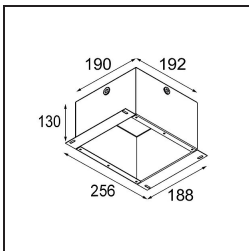

Installation Accessories

- **10889830** Installation Housing 192x190x130