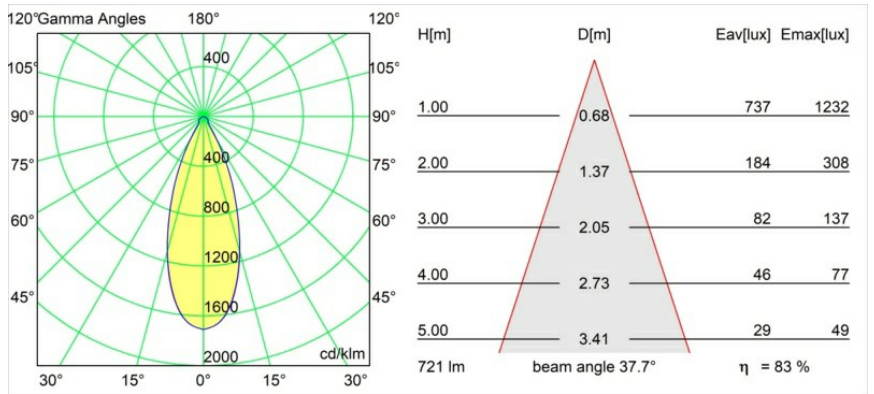

Light distribution & beam diagram