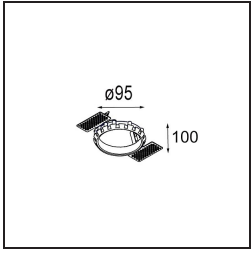

12500230 Ring Recessed 82 1x