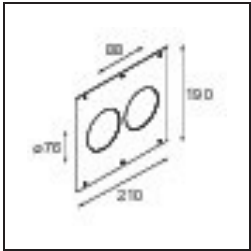

Installation Accessories

- 10889830** Installation Housing 192x190x130

- 12290830** Plaster Kit 190X190 - 76 1x

12500230 Ring Recessed 82 1x

12291430 Plaster Kit 210x190 - 76 2x

Choose a required accessory