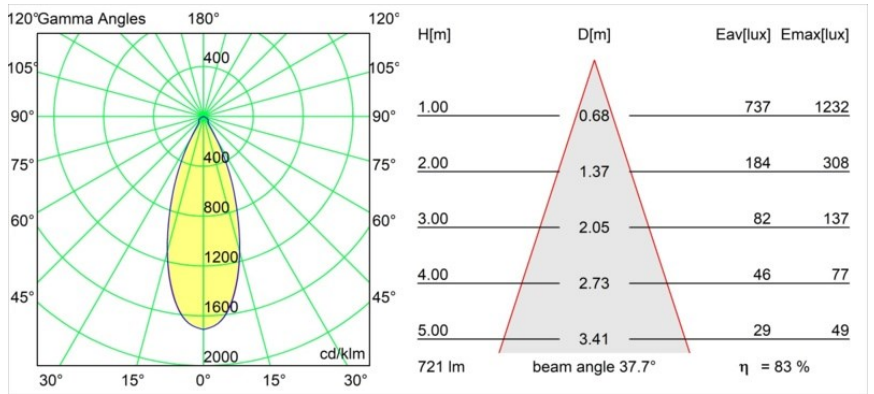

Light distribution & beam diagram