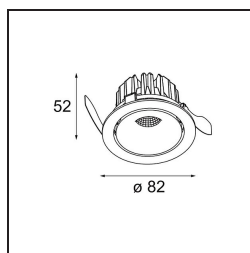

Date
Customer
Project
Type

Smart Cake Recessed Adjustable 82 1x LED 3000K Flood DE White Structure

Specifications

Material	13321209
Light Source Type	LED
LED Type	BRIDGELUX V8G8
LED technology	LED COB
CRI	Min. 90
Colour Temperature	3000K
Lifetime	L90B10 @50,000 Hours
Lamp Included	Yes
Number of Light Sources	1
CIE flux code	88 97 100 100 83
Binning (SDCM)	2
Light Direction	Down
Optic	Reflector
Measured beam angle (°)	37.7
Input Voltage	Constant Current Driver Required
Electrical Class	III
IP Rating	20
Glow wire rating (°C)	960
Indoor/Outdoor	Indoor
Application	Ceiling, Wall
Mounting	Recessed
Cut-out size (mm)	ø76
Mounting depth (mm)	100.0
Adjustability	H 355° V 25°
Distance to Lighted Object (m)	0,1
Primary Colour & Primary Finish	White, Structure
Gross weight (g)	235.0
Drive current (mA)	350 500
Min. forward voltage (Vf)	13,2 13,7
Max. forward voltage (Vf)	15,0 15,4
Connected load (W)	5,0 7,2
Delivered lumens (lm)	463 601
Efficacy (lm/W)	93 83
Glare rating	22 23
Remark	• 3500K on request