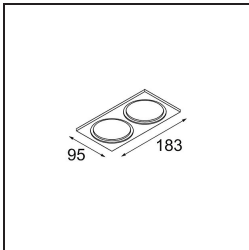

Date
Customer
Project
Type

Smart Cake Recessed Adjustable 82 1x LED 3000K Flood DE White Structure

Specifications

Material	13321209
Light Source Type	LED
LED Type	BRIDGELUX V8G8
LED technology	LED COB
CRI	Min. 90
Colour Temperature	3000K
Lifetime	L90B10 @50,000 Hours
Lamp Included	Yes
Number of Light Sources	1
CIE flux code	88 97 100 100 83
Binning (SDCM)	2
Light Direction	Down
Optic	Reflector
Measured beam angle (°)	37.7
Input Voltage	Constant Current Driver Required
Electrical Class	III
IP Rating	20
Glow wire rating (°C)	960
Indoor/Outdoor	Indoor
Application	Ceiling, Wall
Mounting	Recessed
Cut-out size (mm)	ø76
Mounting depth (mm)	100.0
Adjustability	H 355° V 25°
Distance to Lighted Object (m)	0,1
Primary Colour & Primary Finish	White, Structure
Gross weight (g)	235.0
Drive current (mA)	350 500
Min. forward voltage (Vf)	13,2 13,7
Max. forward voltage (Vf)	15,0 15,4
Connected load (W)	5,0 7,2
Delivered lumens (lm)	463 601
Efficacy (lm/W)	93 83
Glare rating	22 23
Remark	• 3500K on request

MODULAR
LIGHTING —
INSTRUMENTS

Smart Cake Recessed Adjustable 82 1x LED 3000K Flood DE

White Structure

TM30 & CRI diagram

Light distribution & beam diagram

Diagrams

Decorative Accessories

- 12500032** Mask Smart 82 1x Black Structure
- 12500009** Mask Smart 82 1x White Structure
- 12500046** Mask Smart 82 1x Gold Matt
- 12500015** Mask Smart 82 1x Champagne Brushed
- 12500014** Mask Smart 82 1x Bronze Brushed
- 12500043** Mask Smart 82 1x Black Brushed
- 12500016** Mask Smart 82 1x Silver Bronze Brushed