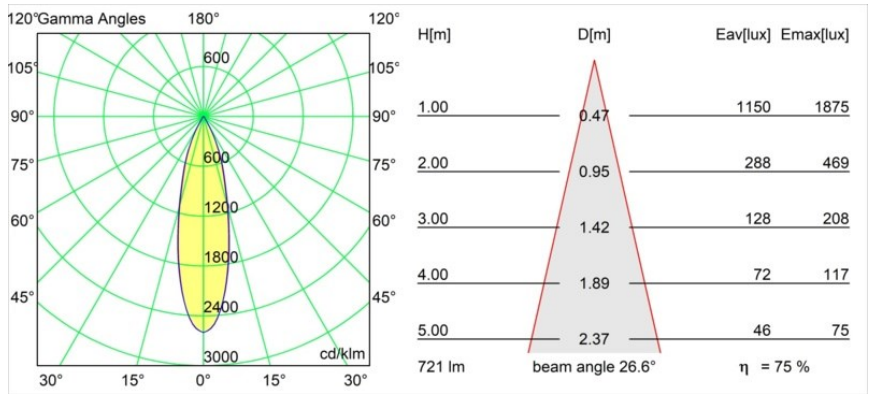

---

Livello abbagliamento	14	15
Remark	• 3500K su richiesta	

---

**TM30 & CRI diagram**

**Light distribution & beam diagram**

Diagrams

**Accessori Decorativi**

- 12500032** Mask Smart 82 1x Black Structure
- 12500009** Mask Smart 82 1x White Structure
- 12500046** Mask Smart 82 1x Gold Matt
- 12500015** Mask Smart 82 1x Champagne Brushed
- 12500014** Mask Smart 82 1x Bronze Brushed
- 12500043** Mask Smart 82 1x Black Brushed
- 12500016** Mask Smart 82 1x Silver Bronze Brushed