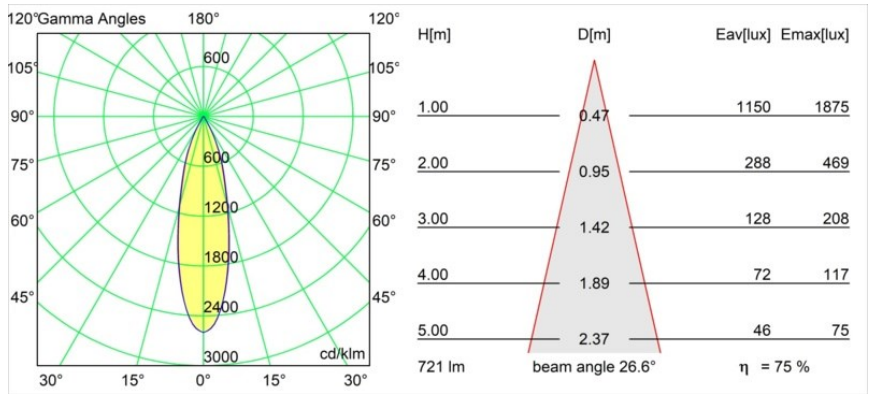

Light distribution & beam diagram