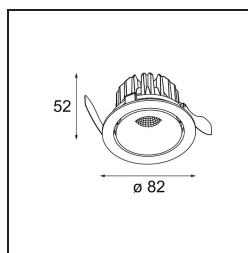

Smart Cake Recessed Adjustable 82 1x LED 3000K Medium DE Gold Matt

The 3 original designs, Smart Kup, Lotis and Cake still manage to steal the hearts of interior designers. And this goes for the entire Smart family. Smart's accessibility and extreme versatility are arguably fit for any expression. Mix and match accent lighting, up and downlight, fixed or adjustable, a mosaic of shapes, sizes, colours and mounting options, and create a playful installation.

Specifications

Material	13321146
Light Source Type	LED
LED Type	BRIDGELUX V8G8
LED technology	LED COB
CRI	Min. 90
Colour Temperature	3000K
Lifetime	L90B10 @50,000 Hours
Lamp Included	Yes
Number of Light Sources	1
CIE flux code	96 99 100 100 75
Binning (SDCM)	2
Light Direction	Down
Optic	Reflector
Measured beam angle (°)	26.6
Input Voltage	Constant Current Driver Required
Electrical Class	III
IP Rating	20
Glow wire rating (°C)	960
Indoor/Outdoor	Indoor
Application	Ceiling, Wall
Mounting	Recessed
Cut-out size (mm)	ø76
Mounting depth (mm)	100.0
Adjustability	H 355° V 25°
Distance to Lighted Object (m)	0,1
Primary Colour & Primary Finish	Gold, Matt
Gross weight (g)	235.0
Drive current (mA)	350 500
Min. forward voltage (Vf)	13,2 13,7
Max. forward voltage (Vf)	15,0 15,4
Connected load (W)	5,0 7,2
Luminous flux per lamp (lm)	416 541
Efficacy (lm/W)	83 75
Glare rating	14 15