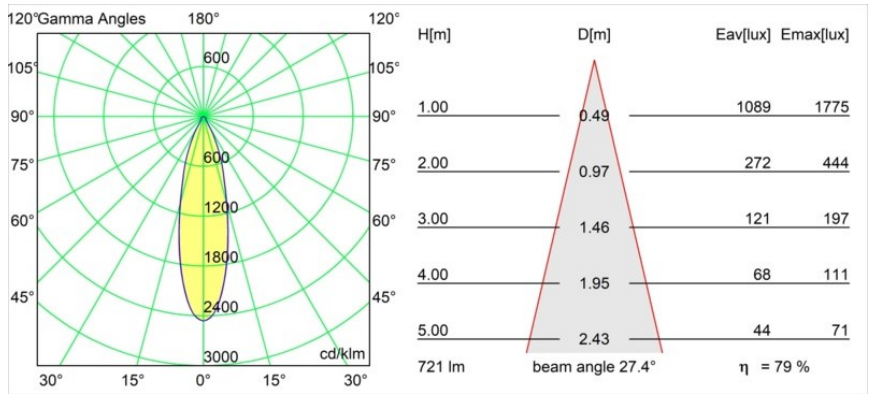

Light distribution & beam diagram