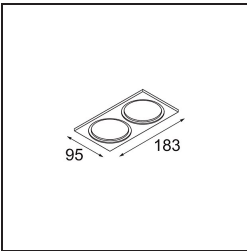

### Specifications

Material	13321109
Light Source Type	LED
LED Type	BRIDGELUX V8G8
LED technology	LED COB
CRI	Min. 90
Colour Temperature	3000K
Lifetime	L90B10 @50,000 Hours
Lamp Included	Yes
Number of Light Sources	1
CIE flux code	90 97 100 100 80
Binning (SDCM)	2
Light Direction	Down
Optic	Reflector
Measured beam angle (°)	27.4
Input Voltage	Constant Current Driver Required
Electrical Class	III
IP Rating	20
Glow wire rating (°C)	960
Indoor/Outdoor	Indoor
Application	Ceiling, Wall
Mounting	Recessed
Cut-out size (mm)	ø76
Mounting depth (mm)	100.0
Adjustability	H 355° V 25°
Distance to Lighted Object (m)	0,1
Primary Colour & Primary Finish	White, Structure
Gross weight (g)	235.0
Drive current (mA)	350      500
Min. forward voltage (Vf)	13,2      13,7
Max. forward voltage (Vf)	15,0      15,4
Connected load (W)	5,0      7,2
Luminous flux per lamp (lm)	442      574
Efficacy (lm/W)	88      80
Glare rating	21      22

---

Remark

- 3500K on request
-

**TM30 & CRI diagram**

**Light distribution & beam diagram**

**Decorative Accessories**

- 12500032** Mask Smart 82 1x Black Structure
- 12500009** Mask Smart 82 1x White Structure
- 12500046** Mask Smart 82 1x Gold Matt
- 12500015** Mask Smart 82 1x Champagne Brushed
- 12500014** Mask Smart 82 1x Bronze Brushed
- 12500043** Mask Smart 82 1x Black Brushed
- 12500016** Mask Smart 82 1x Silver Bronze Brushed