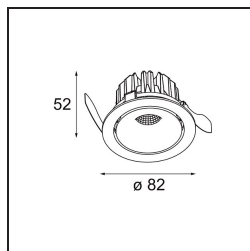

Smart Cake Recessed Adjustable 82 1x LED 3000K Medium DE White Structure

The 3 original designs, Smart Kup, Lotis and Cake still manage to steal the hearts of interior designers. And this goes for the entire Smart family. Smart's accessibility and extreme versatility are arguably fit for any expression. Mix and match accent lighting, up and downlight, fixed or adjustable, a mosaic of shapes, sizes, colours and mounting options, and create a playful installation.

Specifications

Material	13321109
Light Source Type	LED
LED Type	BRIDGELUX V8G8
LED technology	LED COB
CRI	Min. 90
Colour Temperature	3000K
Lifetime	L90B10 @50,000 Hours
Lamp Included	Yes
Number of Light Sources	1
CIE flux code	90 97 100 100 80
Binning (SDCM)	2
Light Direction	Down
Optic	Reflector
Measured beam angle (°)	27.4
Input Voltage	Constant Current Driver Required
Electrical Class	III
IP Rating	20
Glow wire rating (°C)	960
Indoor/Outdoor	Indoor
Application	Ceiling, Wall
Mounting	Recessed
Cut-out size (mm)	ø76
Mounting depth (mm)	100.0
Adjustability	H 355° V 25°
Distance to Lighted Object (m)	0,1
Primary Colour & Primary Finish	White, Structure
Gross weight (g)	235.0
Drive current (mA)	350 500
Min. forward voltage (Vf)	13,2 13,7
Max. forward voltage (Vf)	15,0 15,4
Connected load (W)	5,0 7,2
Luminous flux per lamp (lm)	442 574
Efficacy (lm/W)	88 80
Glare rating	21 22