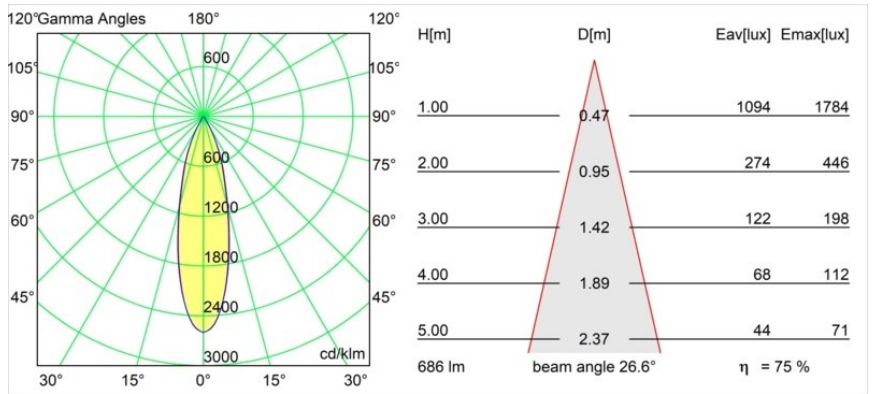

---

Livello abbagliamento	16	16
Remark	• 3500K su richiesta	

---

**TM30 & CRI diagram**

**Light distribution & beam diagram**

Diagrams

**Accessori Decorativi**

- 12500032** Mask Smart 82 1x Black Structure
- 12500009** Mask Smart 82 1x White Structure
- 12500046** Mask Smart 82 1x Gold Matt
- 12500015** Mask Smart 82 1x Champagne Brushed
- 12500014** Mask Smart 82 1x Bronze Brushed
- 12500043** Mask Smart 82 1x Black Brushed
- 12500016** Mask Smart 82 1x Silver Bronze Brushed