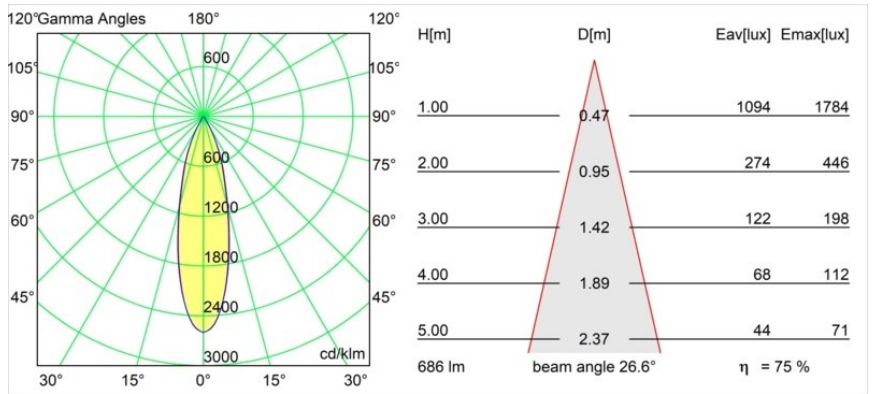

Light distribution & beam diagram