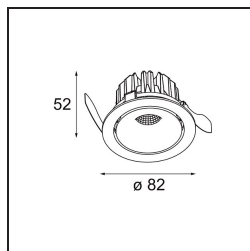

Date
Customer
Project
Type

Smart Cake Recessed Adjustable 82 1x LED 2700K Flood DE Gold Matt

The 3 original designs, Smart Kup, Lotis and Cake still manage to steal the hearts of interior designers. And this goes for the entire Smart family. Smart's accessibility and extreme versatility are arguably fit for any expression. Mix and match accent lighting, up and downlight, fixed or adjustable, a mosaic of shapes, sizes, colours and mounting options, and create a playful installation.

Specifications

Material	13320246
Light Source Type	LED
LED Type	BRIDGELUX V8G8
LED technology	LED COB
CRI	Min. 90
Colour Temperature	2700K
Lifetime	L90B10 @50,000 Hours
Lamp Included	Yes
Number of Light Sources	1
CIE flux code	95 99 100 100 77
Binning (SDCM)	2
Light Direction	Down
Optic	Reflector
Measured beam angle (°)	36.7
Input Voltage	Constant Current Driver Required
Electrical Class	III
IP Rating	20
Glow wire rating (°C)	960
Indoor/Outdoor	Indoor
Application	Ceiling, Wall
Mounting	Recessed
Cut-out size (mm)	ø76
Mounting depth (mm)	100.0
Adjustability	H 355° V 25°
Distance to Lighted Object (m)	0,1
Primary Colour & Primary Finish	Gold, Matt
Gross weight (g)	235.0
Drive current (mA)	350 500
Min. forward voltage (Vf)	13,2 13,7
Max. forward voltage (Vf)	15,0 15,4
Connected load (W)	5,0 7,2
Luminous flux per lamp (lm)	408 531
Efficacy (lm/W)	82 74
Glare rating	16 16